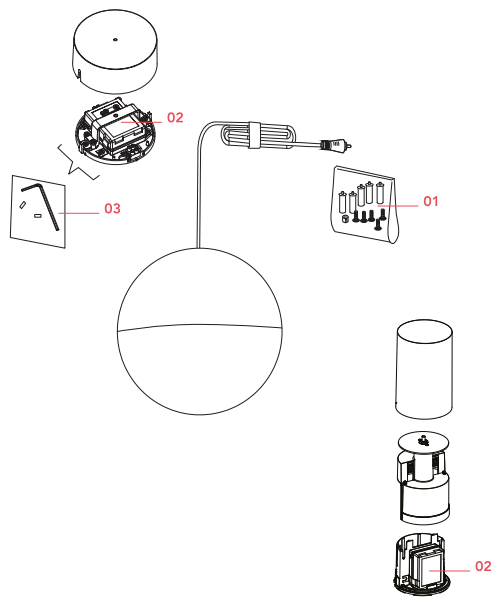

## Accessories & Power Supply

REQUIRED

F6482030

String Light Rose

REQUIRED

F6484030

String Light Floor switch

OPTIONAL

## Spare Parts

- |     |   |           |
|-----|---|-----------|
| 01. | String Light black hooks & cable clamps 5-unit kit      | RF6480130 |
| 02. | Power supply unit for led                               | RF22934   |
| 03. | Kit with allen key and screws for ceiling rose assembly | RF6480200 |