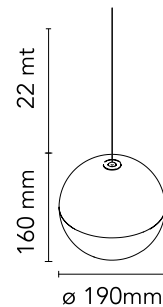

21W - 1515lm - 2700K

Suspension lamp providing diffused light. Black, white or blue varnished die-cast aluminium body coated with clear soft-touch varnish. Optical diffuser in opal PC. Suspension system of 22 metres with Kevlar reinforced coaxial cable. Available with wall/ceiling connection in black PC and power supply with floor switch in black varnished PC. The on/off switch is electronic with optical and touch dimm mechanism included or touch dimm and CASAMBI Ready version. Dimmer included. Compulsory to add either floor switch or ceiling/wall rose.

Are you a professional and your project needs consulting and support?

BOOK AN APPOINTMENT