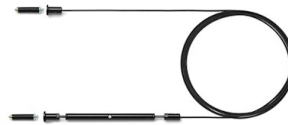

OPTIONAL

F6485030

String Light Kit cable