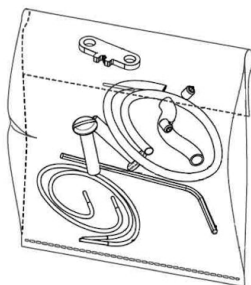

## Spare Parts

- |     |   |           |
|-----|---|-----------|
| 01. | Kit with white hooks and white cable clamps             | RF6480109 |
| 01. | String Light black hooks & cable clamps 5-unit kit      | RF6480130 |
| 02. | Power supply unit for led                               | RF22934   |
| 03. | Kit with allen key and screws for ceiling rose assembly | RF6480200 |
| 03. | Kit with allen key and screws for ceiling rose assembly | RFU648200 |

RF6480109

Kit with white hooks and white cable clamps

RF6480130

String Light black hooks & cable clamps 5-unit kit

RF22934

Power supply unit for led

RF6480200

Kit with allen key and screws for ceiling rose assembly