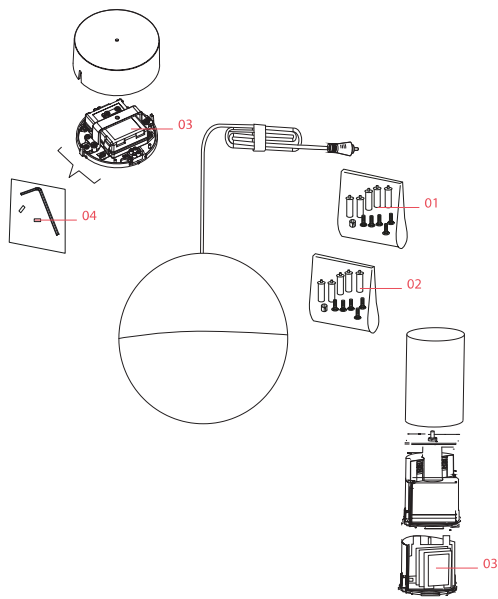

## Schematic light drawing

## Accessories & Power Supply

REQUIRED

F6482030

String Light Rose

REQUIRED

F6484030

String Light Floor switch

OPTIONAL

F6485030

String Light Kit cable

## Spare Parts

- |     |   |           |
|-----|---|-----------|
| 01. | Kit with white hooks and white cable clamps             | RF6480109 |
| 01. | String Light black hooks & cable clamps 5-unit kit      | RF6480130 |
| 02. | Power supply unit for led                               | RF22934   |
| 03. | Kit with allen key and screws for ceiling rose assembly | RF6480200 |
| 03. | Kit with allen key and screws for ceiling rose assembly | RFU648200 |