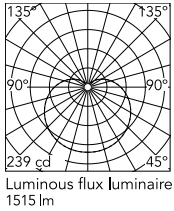

Schematic light drawing

Ecodesign and Energy Labelling

This product contains a light source of energy efficiency class D

Replaceable (LED only)
light source by a
professional

Photometric

Light distribution	Roto symmetric
CCT (K)	2700

Electrical

Insulation class	III
Main voltage (Vac)	48
Forward voltage (V)	48
LED voltage Vf (Vdc)	null
Power Supply	Remote excluded
Dimmable	Yes
Power Supply Type	Electronic 48V
Dimming interface	Dimmer Integrated
Batteries inside	No