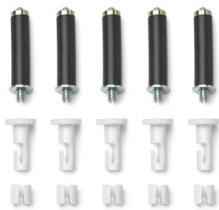

RF6480109

Kit with white hooks and white cable clamps