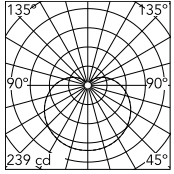

Physical

Colour	Black
Length (mm)	190
Cord colour	Black
Cord length (mm)	12000
Net weight (kg)	1.12
Package height (mm)	300
Package width (mm)	300
Package length (mm)	300
Package volume (m3)	0.03
IP internal	20

Ecodesign and Energy Labelling

This product contains a light source of energy efficiency class D

Schematic light drawing

Luminous flux luminaire
1515 lm

Photometric

Light distribution	Roto symmetric
CCT (K)	2700