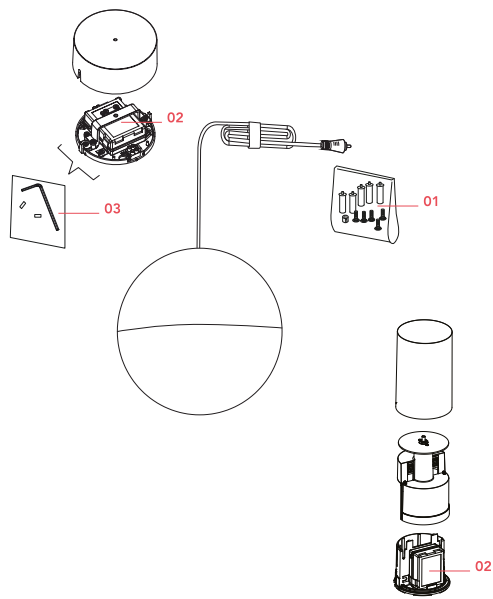

FLOS

■ F6486030 Black

String Light - Sphere head - 12mt cable

Designed by Michael Anastassiades, 2014

21W - 1515lm - 2700K

Suspension lamp providing diffused light. Black, white or blue varnished die-cast aluminium body coated with clear soft-touch varnish. Optical diffuser in opal PC. Suspension system of 12 metres with Kevlar reinforced coaxial cable. Available with wall/ceiling connection in black PC and power supply with floor switch in black varnished PC. The on/off switch is electronic with optical and touch dimm mechanism included or touch dimm and CASAMBI Ready version. Dimmer included. Compulsory to add either floor switch or ceiling/wall rose.

Accessories & Power Supply

REQUIRED

F6484030

String Light Floor switch

REQUIRED

F6482030

String Light Rose

OPTIONAL

F6485030

String Light Kit cable

Spare Parts

- | | | |
|-----|---|-----------|
| 01. | String Light black hooks & cable clamps 5-unit kit | RF6480130 |
| 02. | Power supply unit for led | RF22934 |
| 03. | Kit with allen key and screws for ceiling rose assembly | RF6480200 |