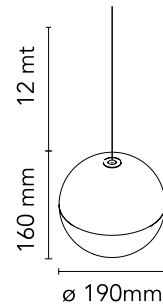

21W - 1515lm - 2700K

Suspension lamp providing diffused light. Black, white or blue varnished die-cast aluminium body coated with clear soft-touch varnish. Optical diffuser in opal PC. Suspension system of 12 metres with Kevlar reinforced coaxial cable. Available with wall/ceiling connection in black PC and power supply with floor switch in black varnished PC. The on/off switch is electronic with optical and touch dimm mechanism included or touch dimm and CASAMBI Ready version. Dimmer included. Compulsory to add either floor switch or ceiling/wall rose.

Are you a professional and your project needs consulting and support?

[BOOK AN APPOINTMENT](#)