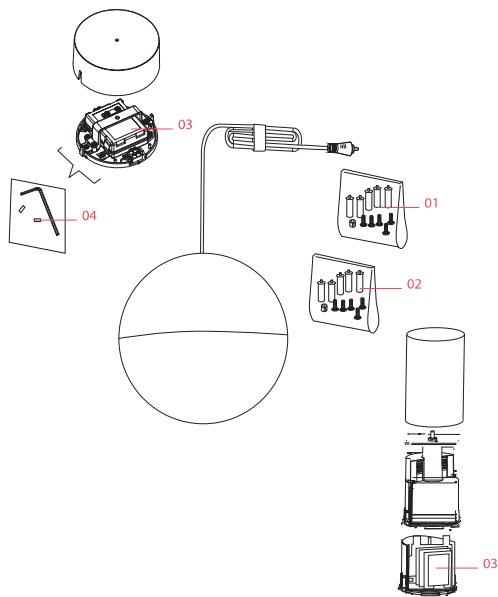

FLOS

F6486014 Blue

String Light - Sphere head - 12mt cable

Designed by Michael Anastassiades, 2014

21W - 1515lm - 2700K

Suspension lamp providing diffused light. Black, white or blue varnished die-cast aluminium body coated with clear soft-touch varnish. Optical diffuser in opal PC. Suspension system of 12 metres with Kevlar reinforced coaxial cable. Available with wall/ceiling connection in black PC and power supply with floor switch in black varnished PC. The on/off switch is electronic with optical and touch dimm mechanism included or touch dimm and CASAMBI Ready version. Dimmer included. Compulsory to add either floor switch or ceiling/wall rose.

Accessories & Power Supply

REQUIRED

F6482014

String Light Canopy in Blue

REQUIRED

F6484014

Sting Light Floor Switch

REQUIRED

F6484314

Sting Light Floor Switch

OPTIONAL

F6485014

String Light Cable

Spare Parts

- | | | |
|-----|---|-----------|
| 01. | Kit with white hooks and white cable clamps | RF6480109 |
| 01. | Kit with Blue Hooks and Blue Wire Clamps | RF6480114 |
| 02. | Power supply unit for led | RF22934 |
| 03. | Kit with allen key and screws for ceiling rose assembly | RF6480200 |
| 03. | Kit with allen key and screws for ceiling rose assembly | RFU648200 |

RF6480109
Kit with white hooks and white cable clamps

RF6480114
Kit with Blue Hooks and Blue Wire CLamps

RF22934
Power supply unit for led

RF6480200
Kit with allen key and screws for ceiling rose assembly