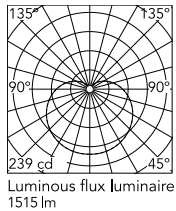

Schematic light drawing

Ecodesign and Energy Labelling

This product contains a light source of energy efficiency class D

Replaceable (LED only)
light source by a
professional

Photometric

Light distribution	Roto symmetric
CCT (K)	2700

Electrical

Insulation class	III
Main voltage (Vac)	48
Forward voltage (V)	48
LED voltage Vf (Vdc)	null
Power Supply	Remote excluded
Dimmable	Yes
Power Supply Type	Electronic 48V
Dimming interface	Dimmer Integrated
Batteries inside	No