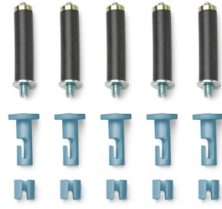

FLOS

F6486014 Blue

String Light - Sphere head - 12mt cable

Designed by Michael Anastassiades, 2014

21W - 1515lm - 2700K

Suspension lamp providing diffused light. Black, white or blue varnished die-cast aluminium body coated with clear soft-touch varnish. Optical diffuser in opal PC. Suspension system of 12 metres with Kevlar reinforced coaxial cable. Available with wall/ceiling connection in black PC and power supply with floor switch in black varnished PC. The on/off switch is electronic with optical and touch dimm mechanism included or touch dimm and CASAMBI Ready version. Dimmer included. Compulsory to add either floor switch or ceiling/wall rose.

F6484314

Sting Light Floor Switch

OPTIONAL

F6485014

String Light Cable

Spare Parts

- | | | |
|-----|---|-----------|
| 01. | Kit with white hooks and white cable clamps | RF6480109 |
| 01. | Kit with Blue Hooks and Blue Wire Clamps | RF6480114 |
| 02. | Power supply unit for led | RF22934 |
| 03. | Kit with allen key and screws for ceiling rose assembly | RF6480200 |
| 03. | Kit with allen key and screws for ceiling rose assembly | RFU648200 |

RF6480109
Kit with white hooks and white cable clamps

RF6480114
Kit with Blue Hooks and Blue Wire CLamps

RF22934
Power supply unit for led

RF6480200
Kit with allen key and screws for ceiling rose assembly