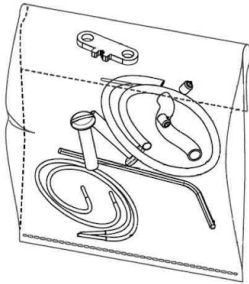

F6484314

Sting Light Floor Switch

OPTIONAL

F6485014

String Light Cable

Spare Parts

- | | | |
|-----|---|-----------|
| 01. | Kit with white hooks and white cable clamps | RF6480109 |
| 01. | Kit with Blue Hooks and Blue Wire Clamps | RF6480114 |
| 02. | Power supply unit for led | RF22934 |
| 03. | Kit with allen key and screws for ceiling rose assembly | RF6480200 |
| 03. | Kit with allen key and screws for ceiling rose assembly | RFU648200 |

RF6480109
Kit with white hooks and white cable clamps

RF6480114
Kit with Blue Hooks and Blue Wire CLamps

RF22934
Power supply unit for led

RF6480200
Kit with allen key and screws for ceiling rose assembly

RFU648200
Kit with allen key and screws for ceiling rose assembly