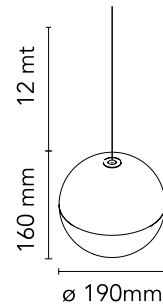

FLOS

F6486014 Blue

String Light - Sphere head - 12mt cable

Designed by Michael Anastassiades, 2014

21W - 1515lm - 2700K

Suspension lamp providing diffused light. Black, white or blue varnished die-cast aluminium body coated with clear soft-touch varnish. Optical diffuser in opal PC. Suspension system of 12 metres with Kevlar reinforced coaxial cable. Available with wall/ceiling connection in black PC and power supply with floor switch in black varnished PC. The on/off switch is electronic with optical and touch dimm mechanism included or touch dimm and CASAMBI Ready version. Dimmer included. Compulsory to add either floor switch or ceiling/wall rose.

Are you a professional and your project needs consulting and support?

BOOK AN APPOINTMENT