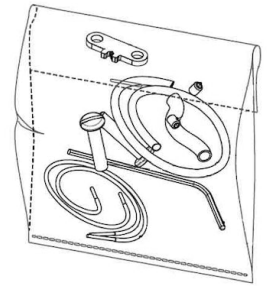

F6485014

String Light Cable

Spare Parts

- | | | |
|-----|---|-----------|
| 01. | Kit with white hooks and white cable clamps | RF6480109 |
| 02. | Power supply unit for led | RF22934 |
| 03. | Kit with allen key and screws for ceiling rose assembly | RF6480200 |
| 03. | Kit with allen key and screws for ceiling rose assembly | RFU648200 |

RF6480109

Kit with white hooks and white cable clamps

RF22934

Power supply unit for led

RF6480200

Kit with allen key and screws for ceiling rose assembly

RFU648200

Kit with allen key and screws for ceiling rose assembly