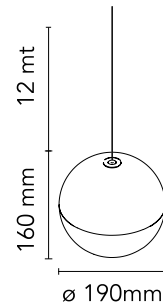

FLOS

F6486014 Blue

String Light - Sphere head - 12mt cable

Designed by Michael Anastassiades, 2014

21W - 1515lm - 2700K

Suspension lamp providing diffused light. Black, white or blue varnished die-cast aluminium body coated with clear soft-touch varnish. Optical diffuser in opal PC. Suspension system of 12 metres with Kevlar reinforced coaxial cable. Available with wall/ceiling connection in black PC and power supply with floor switch in black varnished PC. The on/off switch is electronic with optical and touch dimm mechanism included or touch dimm and CASAMBI Ready version. Dimmer included. Compulsory to add either floor switch or ceiling/wall rose.

Are you a professional and your project needs consulting and support?

[BOOK AN APPOINTMENT](#)