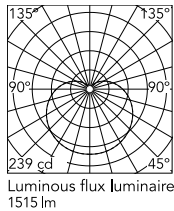

Schematic light drawing

Ecodesign and Energy Labelling

This product contains a light source of energy efficiency class D

Replaceable (LED only)
light source by a
professional

Photometric

Lighting type	Total
Light distribution	Roto symmetric
CCT (K)	2700

Electrical

Insulation class	III
Main voltage (Vac)	48
Forward voltage (V)	48
LED voltage Vf (Vdc)	null
Driver	Remote excluded
Dimmable	Yes
Dimming type	Electronic 48V
Dimming interface	Dimmer Integrated
Batteries inside	No
Charging min time	No