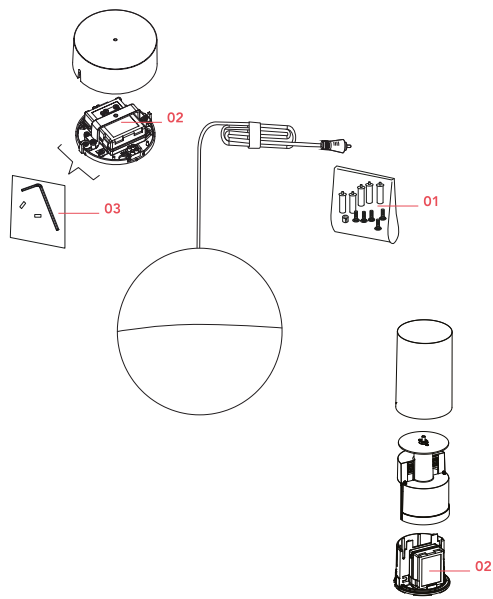

FLOS

F6486009 White

String Light - Sphere head - 12mt cable

Designed by Michael Anastassiades, 2014

21W - 1515lm - 2700K

Suspension lamp providing diffused light. Black, white or blue varnished die-cast aluminium body coated with clear soft-touch varnish. Optical diffuser in opal PC. Suspension system of 12 metres with Kevlar reinforced coaxial cable. Available with wall/ceiling connection in black PC and power supply with floor switch in black varnished PC. The on/off switch is electronic with optical and touch dimm mechanism included or touch dimm and CASAMBI Ready version. Dimmer included. Compulsory to add either floor switch or ceiling/wall rose.

Accessories & Power Supply

REQUIRED

F6484009

Sting Light Floor Switch

REQUIRED

F6484309

Sting Light Floor Switch

REQUIRED

F6482009

String Light Canopy in White

OPTIONAL

F6485009

String Light Cable

Spare Parts

- | | | |
|-----|---|-----------|
| 01. | Kit with white hooks and white cable clamps | RF6480109 |
| 02. | Power supply unit for led | RF22934 |
| 03. | Kit with allen key and screws for ceiling rose assembly | RF6480200 |

RF6480109

Kit with white hooks and white cable clamps

RF22934

Power supply unit for led

RF6480200

Kit with allen key and screws for ceiling rose assembly