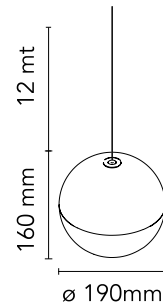

FLOS

F6486009 White

String Light - Sphere head - 12mt cable

Designed by Michael Anastassiades, 2014

21W - 1515lm - 2700K

Suspension lamp providing diffused light. Black, white or blue varnished die-cast aluminium body coated with clear soft-touch varnish. Optical diffuser in opal PC. Suspension system of 12 metres with Kevlar reinforced coaxial cable. Available with wall/ceiling connection in black PC and power supply with floor switch in black varnished PC. The on/off switch is electronic with optical and touch dimm mechanism included or touch dimm and CASAMBI Ready version. Dimmer included. Compulsory to add either floor switch or ceiling/wall rose.

Are you a professional and your project needs consulting and support?

[BOOK AN APPOINTMENT](#)

Main specifications

EAN	8059607041406
Mounting	Suspension
Environments	Indoor dry location
Light source type	LED
Light sources included	Yes
LED type	LED array
Power (W)	21
System flux (lm)	1515

Physical

Colour	White
Length (mm)	190
Cord colour	White
Cord length (mm)	12000
Net weight (kg)	1.12
Package height (mm)	300
Package width (mm)	300
Package length (mm)	300
Package volume (m3)	0.03
IP internal	20

Download

Mounting instructions	↓ PDF
Mounting instructions	↓ PDF
Mounting instructions	↓ PDF

Photometric Files

LDT / IES	↓ LDT

Technical Drawings

Bim	↓ ZIP