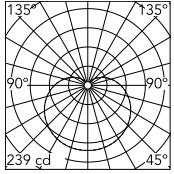

Schematic light drawing

Luminous flux luminaire
1515 lm

Photometric

Light distribution	Roto symmetric
CCT (K)	2700

Electrical

Insulation class	III
Main voltage (Vac)	48
Forward voltage (V)	48
Power supply	Remote excluded
Dimmable	Yes
Power supply type	Electronic 48V
Dimming interface	Dimmer Integrated
Batteries inside	No