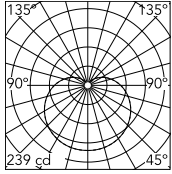

Physical

Colour	Black
Length (mm)	190
Cord colour	Black
Cord length (mm)	12000
Net weight (kg)	1.12
Package height (mm)	300
Package width (mm)	300
Package length (mm)	300
Package volume (m3)	0.03
IP internal	20

This product contains a light source of energy efficiency class D

Replaceable (LED only) light source by a professional

Schematic light drawing

Luminous flux luminaire
1515 lm

Photometric

Light distribution	Roto symmetric
CCT (K)	2700