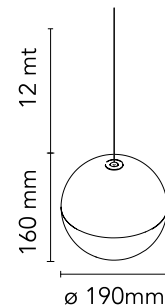

21W - 1515lm - 2700K

Suspension lamp providing diffused light. Black, white or blue varnished die-cast aluminium body coated with clear soft-touch varnish. Optical diffuser in opal PC. Suspension system of 12 metres with Kevlar reinforced coaxial cable. Available with wall/ceiling connection in black PC and power supply with floor switch in black varnished PC. The on/off switch is electronic with optical and touch dimm mechanism included or touch dimm and CASAMBI Ready version. Dimmer included. Compulsory to add either floor switch or ceiling/wall rose.

Are you a professional and your project needs consulting and support?

BOOK AN APPOINTMENT