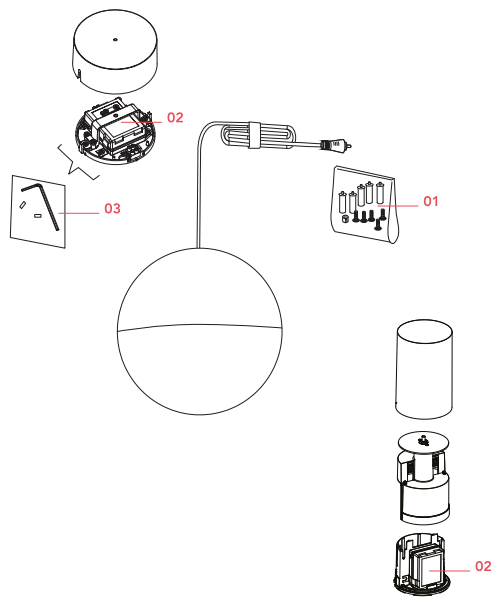

FLOS

■ F6488030 Black

String Light - Sphere head - 12mt cable - CASAMBI Ready

Designed by Michael Anastassiades, 2014

21W - 1515lm - 2700K

Suspension lamp providing diffused light. Black, white or blue varnished die-cast aluminium body coated with clear soft-touch varnish. Optical diffuser in opal PC. Suspension system of 12 metres with Kevlar reinforced coaxial cable. Available with wall/ceiling connection in black PC and power supply with floor switch in black varnished PC. The on/off switch is electronic with optical and touch dimm mechanism included or touch dimm and CASAMBI Ready version. Dimmer included. Compulsory to add either floor switch or ceiling/wall rose.

Electrical

Insulation class	III
Main voltage (Vac)	48
Forward voltage (V)	48
Power supply	Remote excluded
Power supply type	Electronic 48V
Batteries inside	No

Accessories & Power Supply

REQUIRED

F6482030

String Light Rose

REQUIRED

F6484030

String Light Floor switch

OPTIONAL

F6485030

String Light Kit cable

Spare Parts

- | | | |
|-----|---|-----------|
| 01. | String Light black hooks & cable clamps 5-unit kit | RF6480130 |
| 02. | Power supply unit for led | RF22934 |
| 03. | Kit with allen key and screws for ceiling rose assembly | RF6480200 |

RF6480130
String Light black hooks & cable
clamps 5-unit kit

RF22934
Power supply unit for led

RF6480200
Kit with allen key and screws for
ceiling rose assembly