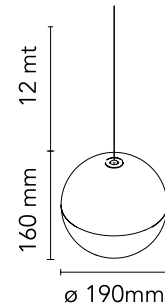

21W - 1515lm - 2700K

Suspension lamp providing diffused light. Black, white or blue varnished die-cast aluminium body coated with clear soft-touch varnish. Optical diffuser in opal PC. Suspension system of 12 metres with Kevlar reinforced coaxial cable. Available with wall/ceiling connection in black PC and power supply with floor switch in black varnished PC. The on/off switch is electronic with optical and touch dimm mechanism included or touch dimm and CASAMBI Ready version. Dimmer included. Compulsory to add either floor switch or ceiling/wall rose.

Are you a professional and your project needs consulting and support?

BOOK AN APPOINTMENT