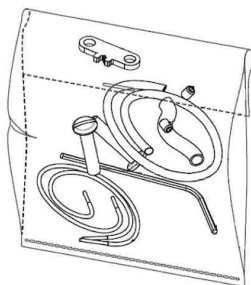

## Spare Parts

- |     |   |           |
|-----|---|-----------|
| 01. | Kit with white hooks and white cable clamps             | RF6480109 |
| 01. | String Light black hooks & cable clamps 5-unit kit      | RF6480130 |
| 02. | Power supply unit for led                               | RF22934   |
| 03. | Kit with allen key and screws for ceiling rose assembly | RF6480200 |
| 03. | Kit with allen key and screws for ceiling rose assembly | RFU648200 |

**DOWNLOAD**

RF6480109  
Kit with white hooks and white cable clamps

RF6480130  
String Light black hooks & cable clamps 5-unit kit

RF22934  
Power supply unit for led

RF6480200  
Kit with allen key and screws for ceiling rose assembly