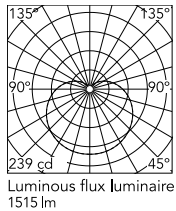

Schematic light drawing

Ecodesign and Energy Labelling

This product contains a light source of energy efficiency class D

Replaceable (LED only)
light source by a
professional

Photometric

Lighting type	Total
Light distribution	Roto symmetric
CCT (K)	2700

Electrical

Insulation class	III
Main voltage (Vac)	48
Forward voltage (V)	48
LED voltage Vf (Vdc)	null
Driver	Remote excluded
Dimming type	Electronic 48V
Batteries inside	No
Charging min time	No