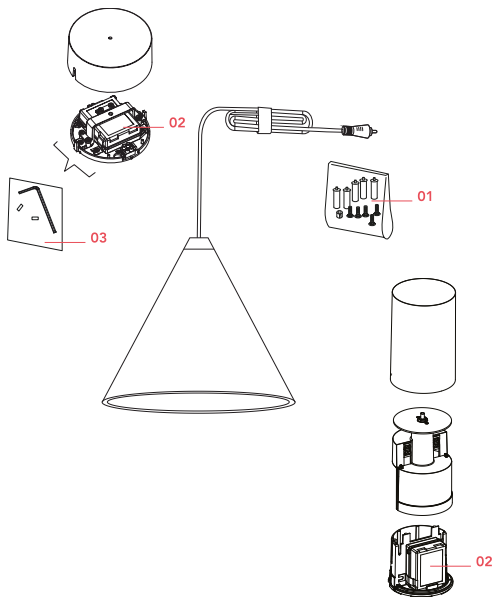

FLOS

■ F6497030 Black

String Light - Cone head - 22mt cable

Designed by Michael Anastassiades, 2014

21W - 1035lm - 2700K

Suspension lamp providing diffused light. Black, white or blue varnished die-cast aluminium body coated with clear soft-touch varnish. Optical diffuser in opal PC. Suspension system of 22 metres with Kevlar reinforced coaxial cable. Available with wall/ceiling connection in black PC and power supply with floor switch in black varnished PC. The on/off switch is electronic with optical and touch dimm mechanism included or touch dimm and CASAMBI Ready version. Dimmer included. Compulsory to add either floor switch or ceiling/wall rose.

Accessories & Power Supply

REQUIRED

F6482030

String Light Rose

REQUIRED

F6484030

String Light Floor switch

OPTIONAL

F6485030

String Light Kit cable

Spare Parts

- 01. String Light black hooks & cable clamps 5-unit kit RF6480130
- 02. Power supply unit for led RF22934
- 03. Kit with allen key and screws for ceiling rose assembly RF6480200