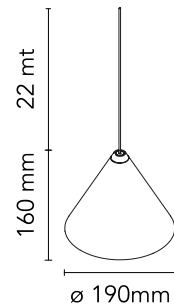

FLOS

■ F6497030 Black

String Light - Cone head - 22mt cable

Designed by Michael Anastassiades, 2014

21W - 1035lm - 2700K

Suspension lamp providing diffused light. Black, white or blue varnished die-cast aluminium body coated with clear soft-touch varnish. Optical diffuser in opal PC. Suspension system of 22 metres with Kevlar reinforced coaxial cable. Available with wall/ceiling connection in black PC and power supply with floor switch in black varnished PC. The on/off switch is electronic with optical and touch dimm mechanism included or touch dimm and CASAMBI Ready version. Dimmer included. Compulsory to add either floor switch or ceiling/wall rose.

Are you a professional and your project needs consulting and support?

[BOOK AN APPOINTMENT](#)

Main specifications

EAN	8059607041567
Mounting	Suspension
Environments	Indoor dry location
Light source type	LED
Light sources included	Yes
LED type	LED array
Power (W)	21
System flux (lm)	1035

Physical

Colour	Black
Length (mm)	190
Cord colour	Black
Cord length (mm)	22000
Net weight (kg)	1.15
Package height (mm)	300
Package width (mm)	300
Package length (mm)	300
Package volume (m3)	0.03
IP internal	20