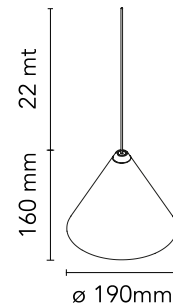

FLOS

F6497009 White

String Light - Cone head - 22mt cable

Designed by Michael Anastassiades, 2014

21W - 1035lm - 2700K

Suspension lamp providing diffused light. Black, white or blue varnished die-cast aluminium body coated with clear soft-touch varnish. Optical diffuser in opal PC. Suspension system of 22 metres with Kevlar reinforced coaxial cable. Available with wall/ceiling connection in black PC and power supply with floor switch in black varnished PC. The on/off switch is electronic with optical and touch dimm mechanism included or touch dimm and CASAMBI Ready version. Dimmer included. Compulsory to add either floor switch or ceiling/wall rose.

Are you a professional and your project needs consulting and support?

BOOK AN APPOINTMENT

Main specifications

EAN	8059607041574
Mounting	Suspension
Environments	Indoor dry location
Light source type	LED
Light sources included	Yes
LED type	LED array
Power (W)	21
System flux (lm)	1035

Physical

Colour	White
Length (mm)	190
Cord colour	White
Cord length (mm)	22000
Net weight (kg)	1.15
Package height (mm)	300
Package width (mm)	300
Package length (mm)	300
Package volume (m3)	0.03
IP internal	20