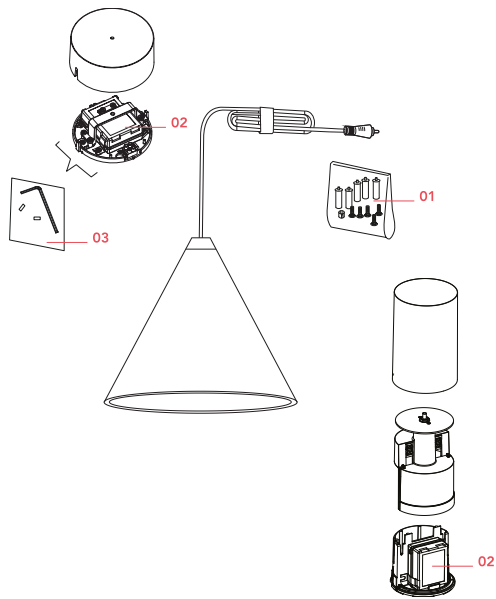

FLOS

F6497009 White

String Light - Cone head - 22mt cable

Designed by Michael Anastassiades, 2014

21W - 1035lm - 2700K

Suspension lamp providing diffused light. Black, white or blue varnished die-cast aluminium body coated with clear soft-touch varnish. Optical diffuser in opal PC. Suspension system of 22 metres with Kevlar reinforced coaxial cable. Available with wall/ceiling connection in black PC and power supply with floor switch in black varnished PC. The on/off switch is electronic with optical and touch dimm mechanism included or touch dimm and CASAMBI Ready version. Dimmer included. Compulsory to add either floor switch or ceiling/wall rose.

Accessories & Power Supply

REQUIRED

F6484009

Sting Light Floor Switch

REQUIRED

F6484309

Sting Light Floor Switch

REQUIRED

F6482009

String Light Canopy in White

OPTIONAL

F6485009

String Light Cable

Spare Parts

- | | | |
|-----|---|-----------|
| 01. | Kit with white hooks and white cable clamps | RF6480109 |
| 02. | Power supply unit for led | RF22934 |
| 03. | Kit with allen key and screws for ceiling rose assembly | RF6480200 |

RF6480109

Kit with white hooks and white cable clamps

RF22934

Power supply unit for led

RF6480200

Kit with allen key and screws for ceiling rose assembly