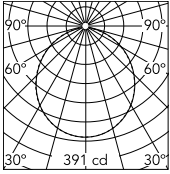

Schematic light drawing

Luminous flux luminaire
1035 lm

Photometric

Light distribution	Roto symmetric
CCT (K)	2700

Electrical

Insulation class	III
Main voltage (Vac)	48
Forward voltage (V)	48
Power supply	Remote excluded
Dimmable	Yes
Power supply type	Electronic 48V
Dimming interface	Dimmer Integrated
Batteries inside	No