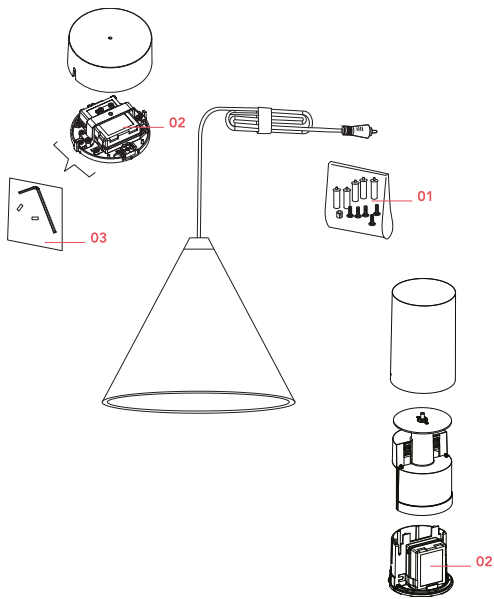

FLOS

■ F6499030 Black

String Light - Cone head - 22mt cable - CASAMBI Ready

Designed by Michael Anastassiades, 2014

21W - 1035lm - 2700K

Suspension lamp providing diffused light. Black, white or blue varnished die-cast aluminium body coated with clear soft-touch varnish. Optical diffuser in opal PC. Suspension system of 22 metres with Kevlar reinforced coaxial cable. Available with wall/ceiling connection in black PC and power supply with floor switch in black varnished PC. The on/off switch is electronic with optical and touch dimm mechanism included or touch dimm and CASAMBI Ready version. Dimmer included. Compulsory to add either floor switch or ceiling/wall rose.

Accessories & Power Supply

REQUIRED

F6482030

String Light Rose

REQUIRED

F6484030

String Light Floor switch

OPTIONAL

F6485030

String Light Kit cable

Spare Parts

- | | | |
|-----|---|-----------|
| 01. | String Light black hooks & cable clamps 5-unit kit | RF6480130 |
| 02. | Power supply unit for led | RF22934 |
| 03. | Kit with allen key and screws for ceiling rose assembly | RF6480200 |