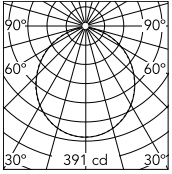

Schematic light drawing

Luminous flux luminaire
1035 lm

Photometric

Light distribution	Roto symmetric
CCT (K)	2700

Electrical

Insulation class	III
Main voltage (Vac)	48
Forward voltage (V)	48
Power supply	Remote excluded
Dimmable	Yes
Power supply type	Electronic 48V
Dimming interface	Remote Dimmable (Dimmer Not Included)
Batteries inside	No