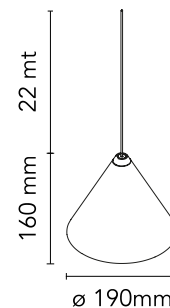

FLOS

■ F6499030 Black

String Light - Cone head - 22mt cable - CASAMBI Ready

Designed by Michael Anastassiades, 2014

21W - 1035lm - 2700K

Suspension lamp providing diffused light. Black, white or blue varnished die-cast aluminium body coated with clear soft-touch varnish. Optical diffuser in opal PC. Suspension system of 22 metres with Kevlar reinforced coaxial cable. Available with wall/ceiling connection in black PC and power supply with floor switch in black varnished PC. The on/off switch is electronic with optical and touch dimm mechanism included or touch dimm and CASAMBI Ready version. Dimmer included. Compulsory to add either floor switch or ceiling/wall rose.

Are you a professional and your project needs consulting and support?

BOOK AN APPOINTMENT

Main specifications

EAN	8059607042298
Mounting	Suspension
Environments	Indoor dry location
Light source type	LED
Light sources included	Yes
LED type	LED array
Power (W)	21
System flux (lm)	1035

Physical

Colour	Black
Length (mm)	190
Cord colour	Black
Cord length (mm)	22000
Net weight (kg)	1.15
Package height (mm)	300
Package width (mm)	300
Package length (mm)	300
Package volume (m3)	0.03
IP internal	20