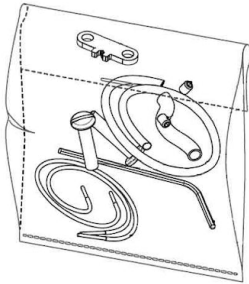

F6485030

String Light Kit cable

Spare Parts

- | | | |
|-----|---|-----------|
| 01. | Kit with white hooks and white cable clamps | RF6480109 |
| 01. | String Light black hooks & cable clamps 5-unit kit | RF6480130 |
| 02. | Power supply unit for led | RF22934 |
| 03. | Kit with allen key and screws for ceiling rose assembly | RF6480200 |
| 03. | Kit with allen key and screws for ceiling rose assembly | RFU648200 |

DOWNLOAD

RF6480109

Kit with white hooks and white cable clamps

RF6480130

String Light black hooks & cable clamps 5-unit kit

RF22934

Power supply unit for led

RF6480200

Kit with allen key and screws for ceiling rose assembly

RFU648200

Kit with allen key and screws for ceiling rose assembly