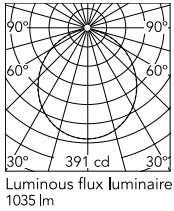

Schematic light drawing

Ecodesign and Energy Labelling

This product contains a light source of energy efficiency class D

Replaceable (LED only)
light source by a
professional

Photometric

Lighting type	Direct
Light distribution	Roto symmetric
CCT (K)	2700

Electrical

Insulation class	III
Main voltage (Vac)	48
Forward voltage (V)	48
LED voltage Vf (Vdc)	null
Driver	Remote excluded
Dimmable	Yes
Dimming type	Electronic 48V
Dimming interface	Remote Dimmable (Dimmer Not Included)
Batteries inside	No
Charging min time	No