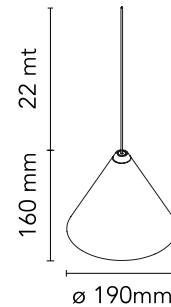

FLOS

■ F6499030 Black

String Light - Cone head - 22mt cable - CASAMBI Ready

Designed by Michael Anastassiades, 2014

21W - 1035lm - 2700K

Suspension lamp providing diffused light. Black, white or blue varnished die-cast aluminium body coated with clear soft-touch varnish. Optical diffuser in opal PC. Suspension system of 22 metres with Kevlar reinforced coaxial cable. Available with wall/ceiling connection in black PC and power supply with floor switch in black varnished PC. The on/off switch is electronic with optical and touch dimm mechanism included or touch dimm and CASAMBI Ready version. Dimmer included. Compulsory to add either floor switch or ceiling/wall rose.

Are you a professional and your project needs consulting and support?

[BOOK AN APPOINTMENT](#)

Main specifications

EAN	8059607042298
Mounting	Suspension
Environments	Indoor dry location
Light Source Type	LED
LED type	LED array
Power (W)	21
System flux (lm)	1035

Physical

Colour	Black
Cord length (mm)	22000
Net weight (kg)	1.15
Package height (cm)	300
Package width (cm)	300
Package length (cm)	300
Package volume (m3)	0.03
IP internal	20

Download

Mounting instructions	↓ PDF
Mounting instructions	↓ PDF
Mounting instructions	↓ PDF
Spare Parts	↓ PDF