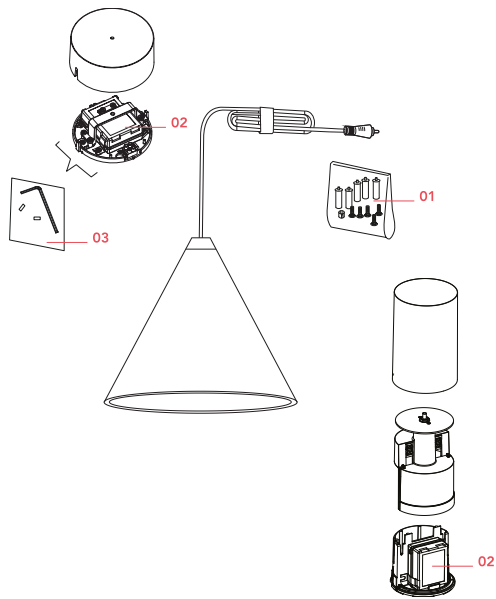

## String Light - Cone head - 22mt cable - CASAMBI Ready

Designed by Michael Anastassiades, 2014

21W - 1035lm - 2700K

Suspension lamp providing diffused light. Black, white or blue varnished die-cast aluminium body coated with clear soft-touch varnish. Optical diffuser in opal PC. Suspension system of 22 metres with Kevlar reinforced coaxial cable. Available with wall/ceiling connection in black PC and power supply with floor switch in black varnished PC. The on/off switch is electronic with optical and touch dimm mechanism included or touch dimm and CASAMBI Ready version. Dimmer included. Compulsory to add either floor switch or ceiling/wall rose.

## Accessories & Power Supply

REQUIRED

F6484314

Sting Light Floor Switch

REQUIRED

F6482014

String Light Canopy in Blue

REQUIRED

F6484014

Sting Light Floor Switch

OPTIONAL

F6485014

String Light Cable

## Spare Parts

- 01. Kit with blue hooks and blue wire cable clamps RF6480114
- 02. Power supply unit for led RF22934
- 03. Kit with allen key and screws for ceiling rose assembly RF6480200

RF6480114

Kit with blue hooks and blue wire  
cable clamps