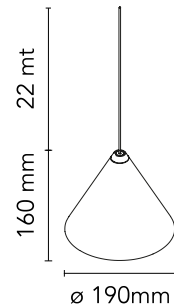

FLOS

F6499014 Blue

String Light - Cone head - 22mt cable - CASAMBI Ready

Designed by Michael Anastassiades, 2014

21W - 1035lm - 2700K

Suspension lamp providing diffused light. Black, white or blue varnished die-cast aluminium body coated with clear soft-touch varnish. Optical diffuser in opal PC. Suspension system of 22 metres with Kevlar reinforced coaxial cable. Available with wall/ceiling connection in black PC and power supply with floor switch in black varnished PC. The on/off switch is electronic with optical and touch dimm mechanism included or touch dimm and CASAMBI Ready version. Dimmer included. Compulsory to add either floor switch or ceiling/wall rose.

Are you a professional and your project needs consulting and support?

[BOOK AN APPOINTMENT](#)

Main specifications

EAN	8059607042311
Mounting	Suspension
Environments	Indoor dry location
Light source type	LED
Light sources included	Yes
LED type	LED array
Power (W)	21
System flux (lm)	1035

Physical

Colour	Blue
Length (mm)	190
Cord colour	Blue
Cord length (mm)	22000
Net weight (kg)	1.15
Package height (mm)	300
Package width (mm)	300
Package length (mm)	300
Package volume (m3)	0.03
IP internal	20

Download

Mounting instructions	PDF
Mounting instructions	PDF
Mounting instructions	PDF

Photometric Files

LDT / IES	LDT

Technical Drawings

Bim	ZIP