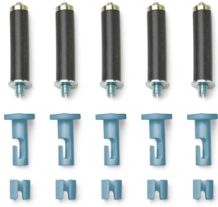

## String Light - Cone head - 22mt cable - CASAMBI Ready

Designed by Michael Anastassiades, 2014

21W - 1035lm - 2700K

Suspension lamp providing diffused light. Black, white or blue varnished die-cast aluminium body coated with clear soft-touch varnish. Optical diffuser in opal PC. Suspension system of 22 metres with Kevlar reinforced coaxial cable. Available with wall/ceiling connection in black PC and power supply with floor switch in black varnished PC. The on/off switch is electronic with optical and touch dimm mechanism included or touch dimm and CASAMBI Ready version. Dimmer included. Compulsory to add either floor switch or ceiling/wall rose.

F6484014

Sting Light Floor Switch

OPTIONAL

F6485014

String Light Cable

## Spare Parts

- 01. Kit with blue hooks and blue wire cable clamps RF6480114
- 02. Power supply unit for led RF22934
- 03. Kit with allen key and screws for ceiling rose assembly RF6480200

RF6480114

Kit with blue hooks and blue wire  
cable clamps