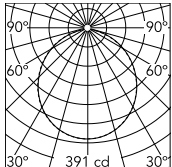

Photometric Files

LDT / IES	↓ LDT
-----------	-----------------------

Technical Drawings

Bim	↓ ZIP
---------------------	-----------------------

Schematic light drawing

Luminous flux Luminaire
1035 lm

Photometric