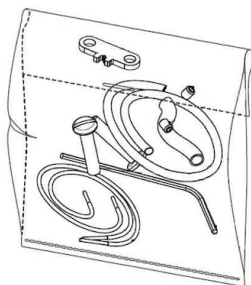

REQUIRED

F6484030

String Light Floor switch

OPTIONAL

F6485030

String Light Kit cable

Spare Parts

- | | | |
|-----|---|-----------|
| 01. | Kit with white hooks and white cable clamps | RF6480109 |
| 01. | String Light black hooks & cable clamps 5-unit kit | RF6480130 |
| 02. | Power supply unit for led | RF22934 |
| 03. | Kit with allen key and screws for ceiling rose assembly | RF6480200 |
| 03. | Kit with allen key and screws for ceiling rose assembly | RFU648200 |

DOWNLOAD

RF6480109

Kit with white hooks and white cable clamps

RF6480130

String Light black hooks & cable clamps 5-unit kit

RF22934

Power supply unit for led

RF6480200

Kit with allen key and screws for ceiling rose assembly

RFU648200

Kit with allen key and screws for ceiling rose assembly