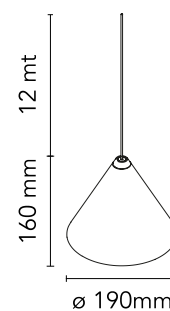

FLOS

■ F6487030 Black

String Light - Cone head - 12mt cable

Designed by Michael Anastassiades, 2014

21W - 1035lm - 2700K

Suspension lamp providing diffused light. Black, white or blue varnished die-cast aluminium body coated with clear soft-touch varnish. Optical diffuser in opal PC. Suspension system of 12 metres with Kevlar reinforced coaxial cable. Available with wall/ceiling connection in black PC and power supply with floor switch in black varnished PC. The on/off switch is electronic with optical and touch dimm mechanism included or touch dimm and CASAMBI Ready version. Dimmer included. Compulsory to add either floor switch or ceiling/wall rose.

Are you a professional and your project needs consulting and support?

[BOOK AN APPOINTMENT](#)

Main specifications

EAN	8059607041420
Mounting	Suspension
Environments	Indoor dry location
Light Source Type	LED
LED type	LED array
Power (W)	21
System flux (lm)	1035

Physical

Colour	Black
Cord length (mm)	12000
Net weight (kg)	1
Package height (cm)	300
Package width (cm)	300
Package length (cm)	300
Package volume (m3)	0.03
IP internal	20

Download

Mounting instructions	↓ PDF
Mounting instructions	↓ PDF
Mounting instructions	↓ PDF
Spare Parts	↓ PDF