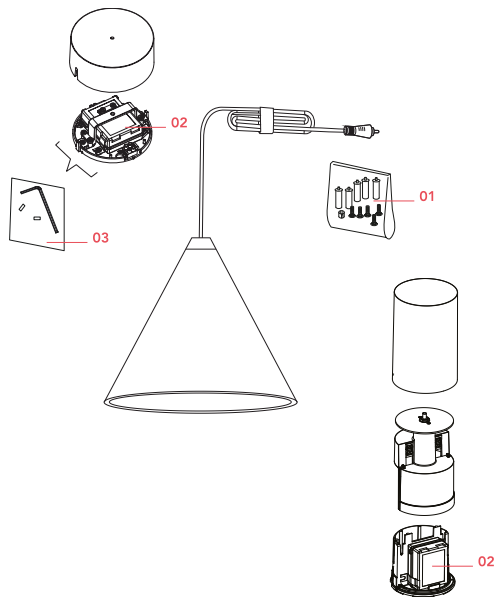

FLOS

 F6487014 Blue

String Light - Cone head - 12mt cable

Designed by Michael Anastassiades, 2014

21W - 1035lm - 2700K

Suspension lamp providing diffused light. Black, white or blue varnished die-cast aluminium body coated with clear soft-touch varnish. Optical diffuser in opal PC. Suspension system of 12 metres with Kevlar reinforced coaxial cable. Available with wall/ceiling connection in black PC and power supply with floor switch in black varnished PC. The on/off switch is electronic with optical and touch dimm mechanism included or touch dimm and CASAMBI Ready version. Dimmer included. Compulsory to add either floor switch or ceiling/wall rose.

Sting Light Floor Switch

REQUIRED

F6482014

String Light Canopy in Blue

OPTIONAL

F6485014

String Light Cable

Spare Parts

- 01. Kit with blue hooks and blue wire cable clamps RF6480114
- 02. Power supply unit for led RF22934
- 03. Kit with allen key and screws for ceiling rose assembly RF6480200

RF6480114

Kit with blue hooks and blue wire
cable clamps