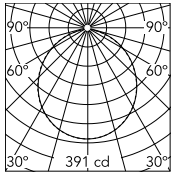

Physical

Colour	Blue
Cord length (mm)	12000
Net weight (kg)	1
Package height (mm)	300
Package width (mm)	300
Package length (mm)	300
Package volume (m3)	0.03
IP internal	20

Download

Mounting instructions	↓ PDF
Mounting instructions	↓ PDF
Mounting instructions	↓ PDF
Spare Parts	↓ PDF

Photometric Files

LDT / IES	↓ LDT
-----------	-----------------------

Technical Drawings

 Bim	↓ ZIP
---	-----------------------

Schematic light drawing

Luminous flux Luminaire
1035 lm

Photometric

Light distribution	Roto symmetric
CCT (K)	2700