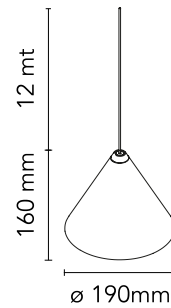

FLOS

 F6487014 Blue

String Light - Cone head - 12mt cable

Designed by Michael Anastassiades, 2014

21W - 1035lm - 2700K

Suspension lamp providing diffused light. Black, white or blue varnished die-cast aluminium body coated with clear soft-touch varnish. Optical diffuser in opal PC. Suspension system of 12 metres with Kevlar reinforced coaxial cable. Available with wall/ceiling connection in black PC and power supply with floor switch in black varnished PC. The on/off switch is electronic with optical and touch dimm mechanism included or touch dimm and CASAMBI Ready version. Dimmer included. Compulsory to add either floor switch or ceiling/wall rose.

Are you a professional and your project needs consulting and support?

[BOOK AN APPOINTMENT](#)

Main specifications

EAN	8059607041468
Mounting	Suspension
Environments	Indoor dry location
Light source type	LED
Light sources included	Yes
LED type	LED array
Power (W)	21
System flux (lm)	1035

Physical

Colour	Blue
Length (mm)	190
Cord colour	Blue
Cord length (mm)	12000
Net weight (kg)	1
Package height (mm)	300
Package width (mm)	300
Package length (mm)	300
Package volume (m3)	0.03
IP internal	20