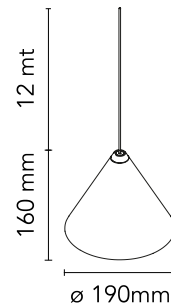

FLOS

 F6487014 Blue

String Light - Cone head - 12mt cable

Designed by Michael Anastassiades, 2014

21W - 1035lm - 2700K

Suspension lamp providing diffused light. Black, white or blue varnished die-cast aluminium body coated with clear soft-touch varnish. Optical diffuser in opal PC. Suspension system of 12 metres with Kevlar reinforced coaxial cable. Available with wall/ceiling connection in black PC and power supply with floor switch in black varnished PC. The on/off switch is electronic with optical and touch dimm mechanism included or touch dimm and CASAMBI Ready version. Dimmer included. Compulsory to add either floor switch or ceiling/wall rose.

Are you a professional and your project needs consulting and support?

[BOOK AN APPOINTMENT](#)

Main specifications

EAN	8059607041468
Mounting	Suspension
Environments	Indoor dry location
Light Source Type	LED
LED type	LED array
Power (W)	21
System flux (lm)	1035

Physical

Colour	Blue
Cord length (mm)	12000
Net weight (kg)	1
Package height (mm)	300
Package width (mm)	300
Package length (mm)	300
Package volume (m3)	0.03
IP internal	20

Download

Mounting instructions	↓ PDF
Mounting instructions	↓ PDF
Mounting instructions	↓ PDF
Spare Parts	↓ PDF