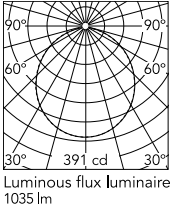

Schematic light drawing