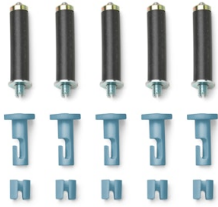

FLOS

 F6487014 Blue

String Light - Cone head - 12mt cable

Designed by Michael Anastassiades, 2014

21W - 1035lm - 2700K

Suspension lamp providing diffused light. Black, white or blue varnished die-cast aluminium body coated with clear soft-touch varnish. Optical diffuser in opal PC. Suspension system of 12 metres with Kevlar reinforced coaxial cable. Available with wall/ceiling connection in black PC and power supply with floor switch in black varnished PC. The on/off switch is electronic with optical and touch dimm mechanism included or touch dimm and CASAMBI Ready version. Dimmer included. Compulsory to add either floor switch or ceiling/wall rose.

Sting Light Floor Switch

REQUIRED

F6482014

String Light Canopy in Blue

OPTIONAL

F6485014

String Light Cable

Spare Parts

- 01. Kit with blue hooks and blue wire cable clamps RF6480114
- 02. Power supply unit for led RF22934
- 03. Kit with allen key and screws for ceiling rose assembly RF6480200

RF6480114

Kit with blue hooks and blue wire
cable clamps