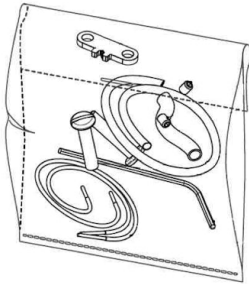

String Light Cable

Spare Parts

- | | | |
|-----|---|-----------|
| 01. | Kit with white hooks and white cable clamps | RF6480109 |
| 01. | Kit with Blue Hooks and Blue Wire Clamps | RF6480114 |
| 02. | Power supply unit for led | RF22934 |
| 03. | Kit with allen key and screws for ceiling rose assembly | RF6480200 |
| 03. | Kit with allen key and screws for ceiling rose assembly | RFU648200 |

DOWNLOAD

RF6480109
Kit with white hooks and white cable clamps

RF6480114
Kit with Blue Hooks and Blue Wire CLamps

RF22934
Power supply unit for led

RF6480200
Kit with allen key and screws for ceiling rose assembly

RFU648200
Kit with allen key and screws for ceiling rose assembly