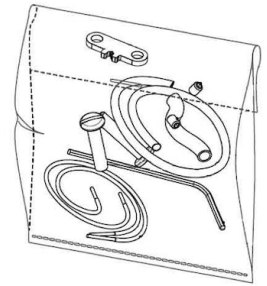

## Spare Parts

- |     |   |           |
|-----|---|-----------|
| 01. | Kit with white hooks and white cable clamps             | RF6480109 |
| 02. | Power supply unit for led                               | RF22934   |
| 03. | Kit with allen key and screws for ceiling rose assembly | RF6480200 |
| 03. | Kit with allen key and screws for ceiling rose assembly | RFU648200 |

**DOWNLOAD**

RF6480109  
Kit with white hooks and white  
cable clamps

RF22934  
Power supply unit for led

RF6480200  
Kit with allen key and screws for  
ceiling rose assembly

RFU648200  
Kit with allen key and screws for  
ceiling rose assembly