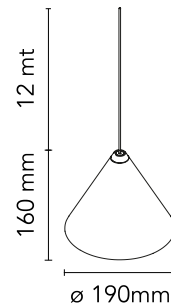

21W - 1035lm - 2700K

Suspension lamp providing diffused light. Black, white or blue varnished die-cast aluminium body coated with clear soft-touch varnish. Optical diffuser in opal PC. Suspension system of 12 metres with Kevlar reinforced coaxial cable. Available with wall/ceiling connection in black PC and power supply with floor switch in black varnished PC. The on/off switch is electronic with optical and touch dimm mechanism included or touch dimm and CASAMBI Ready version. Dimmer included. Compulsory to add either floor switch or ceiling/wall rose.

Are you a professional and your project needs consulting and support?

[BOOK AN APPOINTMENT](#)