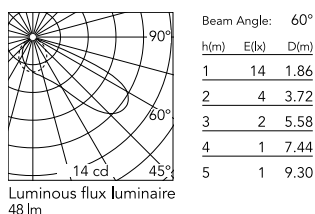

Download

[Mounting instructions](#) PDF

Photometric Files

[LDT / IES](#) LDT

Technical Drawings

[3D](#) ZIP

Schematic light drawing

Photometric

Lighting type	Indirect
Light distribution	Asymmetric
CCT (K)	3000
CRI>	90
Beam angle C0-180 (°)	37
Beam angle C90-270 (°)	60

Electrical

Insulation class	II
Power supply	Integrated
Dimmable	No
Power supply type	Non Dimmable
Emergency	No