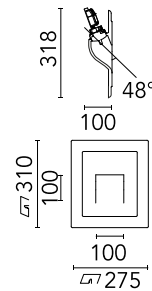

FLOS

SA.3013.1C Raw

Square Light Small

LED - 1W - 3000K - CRI> 90 - Beam° 37

Recessed sign luminaire for indoor application. 100/240V power supply source included.

Are you a professional and your project needs consulting and support?

[BOOK AN APPOINTMENT](#)

Main specifications

Mounting	Wall recessed
Environments	Indoor dry location
Light source type	LED
Light sources included	Yes
Lamp category	LED
Power (W)	1

Physical

Colour	Raw
Trim	No
Orientation	Fixed
Net weight (kg)	3
IP internal	20
IP external	20