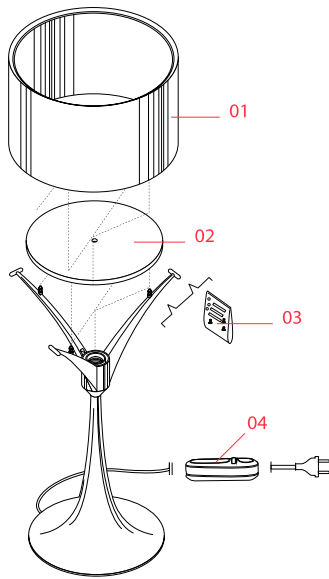

Spare Parts

01.	Spun Light T2 black diffuser	RF11715
02.	T2 anti-glare glass	RF11696
03.	Bag with diffuser supports and o-ring	RF6610100
04.	Black Dimmer Switch	RF28206

DOWNLOAD