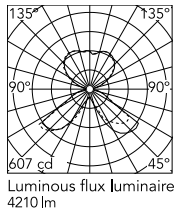

Physical

Colour	Black
Length (mm)	450
Cord length (mm)	1700
Net weight (kg)	5.6
Package height (mm)	770
Package width (mm)	505
Package length (mm)	505
Package volume (m3)	0.2
IP internal	20

Download

Mounting instructions [↓ PDF](#)

Spare Parts [↓ PDF](#)

Photometric Files

LDT / IES [↓ LDT](#)

Technical Drawings

2D [↓ ZIP](#)

3D [↓ ZIP](#)

Schematic light drawing

Photometric