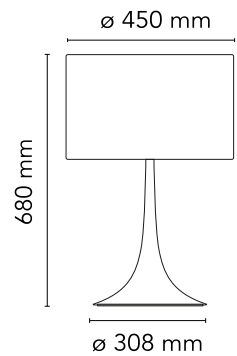

FLOS

F6611030 Black

Spun Light Table 2

Designed by Sebastian Wrong, 2003

Halogen - 150W

Table/desk lamp providing diffused light. Spun metal frame and diffuser, die-cast aluminum diffuser support arms and lampholder support, painted in the colors indicated below. White, injection-molded polycarbonate diffuser supports. Sandblasted pressed glass upper diffuser screen. On the cable there is the electronic dimmer which allows the regulation of light brightness.

Are you a professional and your project needs consulting and support?

BOOK AN APPOINTMENT

Main specifications

EAN	8059607006955
Mounting	Table
Environments	Indoor dry location
Light Source Type	Bulb
Lamp category	Halogen
Lamp holders	E27
Ilcos	HSGS
Number of heads	1
Power (W)	150

Physical

Colour	Black
Length (mm)	450
Cord length (mm)	1700
Net weight (kg)	5.6
Package height (mm)	770
Package width (mm)	505
Package length (mm)	505
Package volume (m3)	0.2
IP internal	20

Download

Mounting instructions [↓ PDF](#)