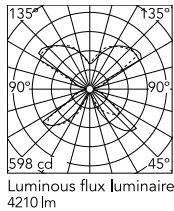

### Physical

Colour	Glossy Black
Length (mm)	500
Net weight (kg)	9.3
Package height (mm)	1880
Package width (mm)	580
Package length (mm)	580
Package volume (m3)	0.63
IP internal	20

### Photometric Files

[LDT / IES](#)  LDT

### Technical Drawings

[2D](#)  ZIP

[3D](#)  ZIP

## Schematic light drawing