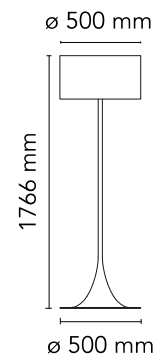

### Physical

Colour	Glossy Black
Length (mm)	500
Net weight (kg)	9.3
Package height (mm)	1880
Package width (mm)	580
Package length (mm)	580
Package volume (m3)	0.63
IP internal	20