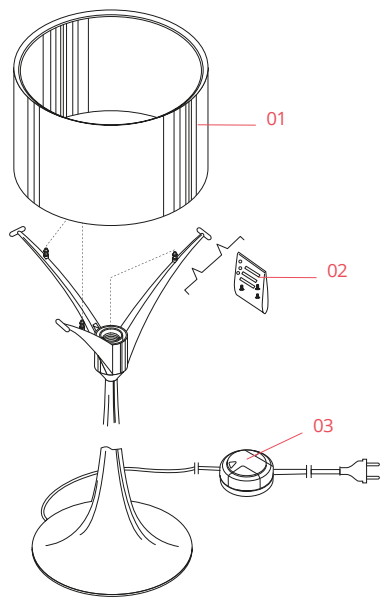

Spare Parts

01.	F black diffuser	RF12147
02.	Bag with diffuser supports and o-ring	RF6610100
03.	Led rondo' dimmer 220/240v 40-250w 4-100w	RF28045

DOWNLOAD