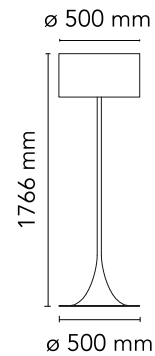

Are you a professional and your project needs consulting and support?

[BOOK AN APPOINTMENT](#)

Main specifications

EAN	8059607023198
Mounting	Floor
Environments	Indoor dry location
Light Source Type	Bulb
Lamp category	Halogen
Lamp holders	E27
Ilcos	HSGS
Number of heads	1
Power (W)	250

Physical

Colour	Glossy Black
Length (mm)	500
Net weight (kg)	9.3
Package height (mm)	1880
Package width (mm)	580
Package length (mm)	580
Package volume (m3)	0.63
IP internal	20

Download

[Mounting instructions](#) PDF