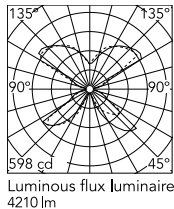

Physical

Colour	Glossy Black
Length (mm)	500
Net weight (kg)	9.3
Package height (mm)	1880
Package width (mm)	580
Package length (mm)	580
Package volume (m3)	0.63
IP internal	20

Download

[Mounting instructions](#) PDF

[Spare Parts](#) PDF

Photometric Files

[LDT / IES](#) LDT

Technical Drawings

[2D](#) ZIP

[3D](#) ZIP

Schematic light drawing

Photometric