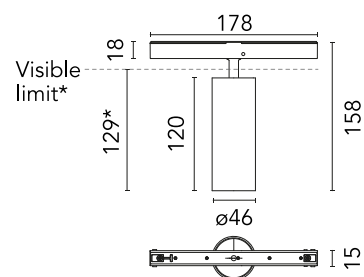

Physical

| | |
|--------------------------|------------|
| Colour | Black |
| Trim | No |
| Orientation | Adjustable |
| Rotation (°) | 360 |
| Longitudinal tilting (°) | 90 |
| Spot diameter (mm) | 46 |
| Length (mm) | 178 |
| Net weight (kg) | 0.29 |
| IP internal | 20 |
| IP external | 20 |

[Bim](#) [↓ ZIP](#)

Schematic light drawing

Beam Angle: 17°

| h(m) | E(lx) | D(m) |
|------|-------|------|
| 1 | 4780 | 0.31 |
| 2 | 1195 | 0.61 |
| 3 | 531 | 0.92 |
| 4 | 299 | 1.23 |
| 5 | 191 | 1.53 |

Luminous flux Luminaire
687 lm

Photometric

| | |
|--------------------------|----------------------------|
| Lighting type | Direct |
| Light distribution | Symmetric |
| CCT (K) | 3000 |
| CRI> | 90 |
| McAdam steps (SDCM) | 2 |
| LED Life / Failure Ratio | L80B50 > 50.000h (Tc=85°C) |
| Beam angle C0-180 (°) | 17 |
| Beam angle C90-270 (°) | 17 |
| UGR _L | <10 |