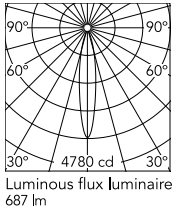

Physical

| | |
|--------------------------|------------|
| Colour | Black |
| Trim | No |
| Orientation | Adjustable |
| Rotation (°) | 360 |
| Longitudinal tilting (°) | 90 |
| Spot diameter (mm) | 46 |
| Length (mm) | 178 |
| Net weight (kg) | 0.29 |
| IP internal | 20 |
| IP external | 20 |

[Bim](#) [↓ ZIP](#)

Schematic light drawing

Beam Angle: 17°

| h(m) | E(lx) | D(m) |
|------|-------|------|
| 1 | 4780 | 0.31 |
| 2 | 1195 | 0.61 |
| 3 | 531 | 0.92 |
| 4 | 299 | 1.23 |
| 5 | 191 | 1.53 |

Luminous flux Luminaire
687 lm

Photometric

| | |
|--------------------------|----------------------------|
| Lighting type | Direct |
| Light distribution | Symmetric |
| CCT (K) | 3000 |
| CRI> | 90 |
| McAdam steps (SDCM) | 2 |
| LED Life / Failure Ratio | L80B50 > 50.000h (Tc=85°C) |
| Beam angle C0-180 (°) | 17 |
| Beam angle C90-270 (°) | 17 |
| UGR _L | <10 |