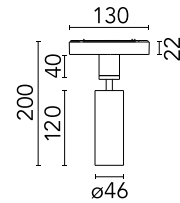

[BOOK AN APPOINTMENT](#)

Main specifications

| | |
|-------------------|---------------------|
| Mounting | Track |
| Environment | Indoor dry location |
| Light source type | LED |
| LED type | Power LED |
| Lamp category | LED |
| Bulb finish | Clear |
| Number of heads | 1 |
| Power (W) | 14 |
| System power (W) | 14.5 |
| Source flux (lm) | 1003 |
| System flux (lm) | 458 |
| Efficacy (lm/W) | 31 |

Physical

| | |
|--------------------------|------------|
| Colour | Black |
| Orientation | Adjustable |
| Rotation (°) | 360 |
| Longitudinal tilting (°) | 90 |
| Transversal tilting (°) | 90 |
| Length (mm) | 46 |
| Net weight (kg) | 0.35 |
| Package height (cm) | 19 |
| Package width (cm) | 22 |
| Package length (cm) | 17 |
| IP internal | 20 |