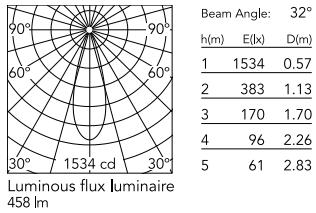

Physical

| | |
|--------------------------|------------|
| Colour | Black |
| Orientation | Adjustable |
| Rotation (°) | 360 |
| Longitudinal tilting (°) | 90 |
| Transversal tilting (°) | 90 |
| Length (mm) | 46 |
| Net weight (kg) | 0.35 |
| Package height (cm) | 19 |
| Package width (cm) | 22 |
| Package length (cm) | 17 |
| IP internal | 20 |

Schematic light drawing

Ecodesign and Energy Labelling

Replaceable (LED only) light source by a professional

Replaceable control gear by a professional

Photometric

| | |
|--------------------------|-----------|
| Lighting type | Direct |
| Light distribution | Symmetric |
| CCT (K) | 2700 |
| CRI> | 90 |
| LED Life / Failure Ratio | L80B50 |
| Beam angle C0-180 (°) | 31 |
| UGR _L | 9 |