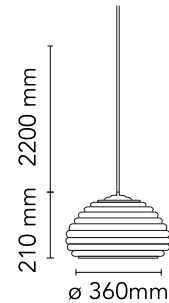

Are you a professional and your project needs consulting and support?

[BOOK AN APPOINTMENT](#)

Main specifications

EAN	8059607022450
Mounting	Suspension
Environments	Indoor dry location
Light Source Type	Bulb
Lamp category	Halogen
Lamp holders	E27
Ilcos	HSGSA/S
Number of heads	1
Power (W)	70

Physical

Colour	Aluminium
Cord length (mm)	2200
Net weight (kg)	1.4
Package height (cm)	280
Package width (cm)	425
Package length (cm)	420
Package volume (m3)	0.05
IP internal	20

Download

[Mounting instructions](#)  PDF

[Spare Parts](#)  PDF

Photometric Files

[LDT / IES](#)  LDT

Technical Drawings

[2D](#)  ZIP

[3D](#)  ZIP

Schematic light drawing

h(m)	E(lx)	D(m)
1	843	0.50
2	211	1.01
3	94	1.51
4	53	2.02
5	34	2.52