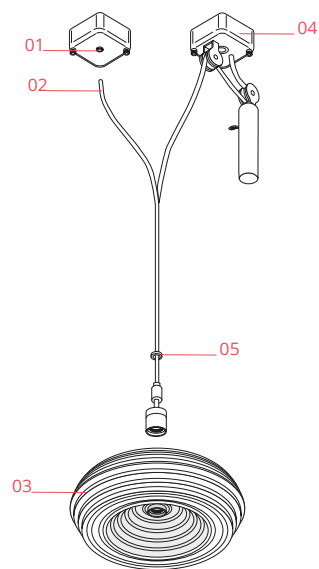

Physical

Colour	Aluminium
Cord length (mm)	2200
Net weight (kg)	1.4
Package height (cm)	280
Package width (cm)	425
Package length (cm)	420
Package volume (m3)	0.05
IP internal	20

Download

[Mounting instructions](#)  PDF

Bulbs

NOT INCLUDED

RF32771

LED Lamp 11W Im E27 220-
240V 2700K A60

Spare Parts

- | | | |
|-----|---------------------------|-----------|
| 01. | Complete ceiling rose | RF6500109 |
| 02. | Electric wiring 2,5mt | RF04637 |
| 03. | Zapon-varnished reflector | RF00750 |
| 05. | Ring nut | RF06821 |

Ring nut