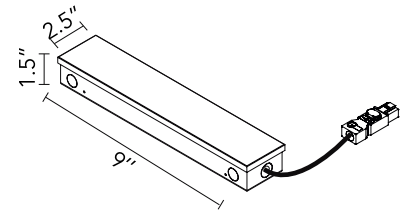

FLOS

SP30W600MA-ELV-U02

**Splice Box 9" L x 2.5" W x 1.5" H , 600mA , 30W, ELV
Dimmable, Thermal 120V**

Are you a professional and your project needs consulting and support?

[BOOK AN APPOINTMENT](#)

Main specifications

Environments Indoor dry location

Physical

Length (in) 7

Photometric

Extreme cut off No

Electrical

Frequency (Hz)	50/60
Driver	Integrated
Dimmable	Yes
Dimming type	Mains Cut Dimming
Dimming range (%)	1-100