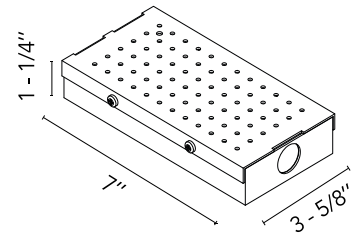

Physical

Length (in)	7

Electrical

Frequency (Hz)	50/60
Main voltage (Vac)	120-277
Driver output voltage (V)	8-55
LED current (mA)	250
Driver	Remote
Dimmable	Yes
Dimming type	Dimmable 0-10V
Dimming range (%)	1-100