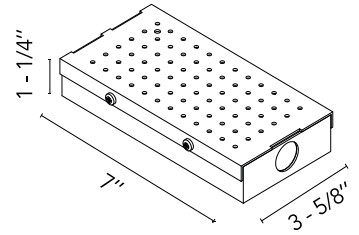

Main specifications

Environments	Indoor dry location
Power (W)	26

Electrical

Frequency (Hz)	50/60
Main voltage (Vac)	120
LED current (mA)	500
Driver	Remote
Dimmable	Yes