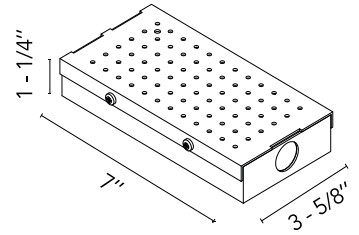

Main specifications

Environments	Indoor dry location
Power (W)	14

Electrical

Frequency (Hz)	50/60
Main voltage (Vac)	120
LED current (mA)	500
Driver	Remote
Dimmable	Yes
Dimming range (%)	1-100