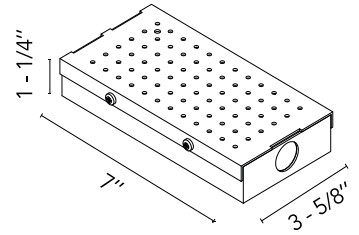

# FLOS

SP30W500MA-ELV-U01

**Splice Box UL 7"x3-5/8"x1-1/4", 500mA , 30W, ELV Dimmable, 120-277V**

Are you a professional and your project needs consulting and support?

[BOOK AN APPOINTMENT](#)

## Main specifications

Environments	Indoor dry location
Power (W)	30