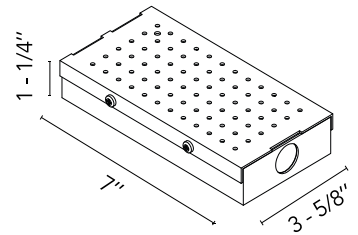

Main specifications

Environments	Indoor dry location
Power (W)	25

Electrical

Frequency (Hz)	50/60
Main voltage (Vac)	120-277
LED current (mA)	500
Driver	Remote
Dimmable	Yes
Dimming type	Dimmable 0-10V