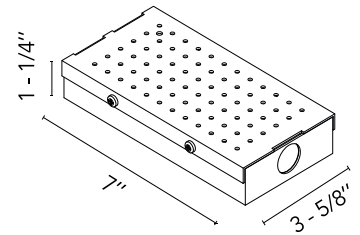

FLOS

SP25W700MA-10V-A01 Raw

Splice Box UL 700mA , 25W, 0-10V Dimmable, 120-277V

Designed by FLOS Architectural

Are you a professional and your project needs consulting and support?

[BOOK AN APPOINTMENT](#)

Main specifications

Environments	Indoor dry location
Power (W)	25

Physical

Color	Raw
Length (in)	7
IP internal	20

Photometric

Extreme cut off	No
-----------------	----

Electrical

Frequency (Hz)	50/60
Main voltage (Vac)	120-277
LED current (mA)	700
Driver	Remote
Dimmable	Yes
Dimming type	Dimmable 0-10V
Dimming interface	Remote Dimmable (Dimmer Not Included)
Precabled	No

Notes

Class 2, Size: 7" x 3 5/8" x 1 1/4"
