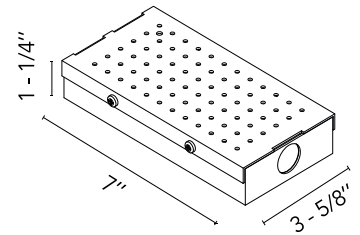

### Physical

Color	Raw
Length (in)	7
IP internal	20