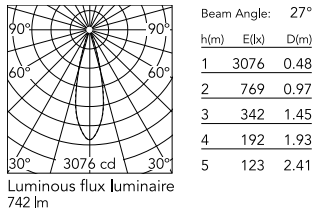

Physical

Colour	Grey
Orientation	Adjustable
Longitudinal tilting (°)	155
Net weight (kg)	2.5
Package height (mm)	205
Package width (mm)	290
Package length (mm)	265
Package volume (m3)	0.02
IP internal	66

Download

[Mounting instructions](#) ZIP

Photometric Files

[LDT / IES](#) ZIP

Technical Drawings

[2D](#) ZIP

[3D](#) ZIP

Schematic light drawing

Photometric

Light distribution	Symmetric
CCT (K)	3000
CRI>	80
Beam angle C0-180 (°)	28
Beam angle C90-270 (°)	28

Electrical

Insulation class	I
Frequency (Hz)	50/60
Main voltage (Vac)	220-240
Power supply	Integrated
Dimmable	No
Power supply type	Non Dimmable
Dimming interface	Not Dimmable
Emergency	No