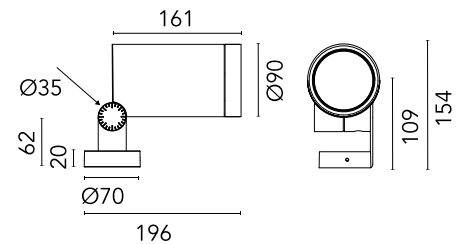

FLOS

F026V3CA006 Grey

Spine L 2 Pro

Designed by Vincent Van Duysen, 2021

Power LED source included. Equipped with an integrated snoot for higher visual comfort. Collimators are available as an accessory to modify the beam opening. Integrated electric power supply 220-240 V ON/OFF and adjustable 1-10 V or DALI. Minimum L-shaped mounting support integrated. Equipped with a 5 m neoprene cable (10 m upon request) for remote connection. To guarantee its water tightness, it is recommended to use flexible cables designed for outdoor use.

Are you a professional and your project needs consulting and support?

[BOOK AN APPOINTMENT](#)

Main specifications

EAN	8054793521619
Mounting	Ceiling, Wall, Ground
Environments	Outdoor wet location
Light source type	LED
Light sources included	Yes
LED type	Power LED
Number of lamps	1
System power (W)	10.5
Source flux (lm)	966
Lumen Output (lm)	742

Physical

Colour	Grey
Orientation	Adjustable
Longitudinal tilting (°)	155
Net weight (kg)	2.5
Package height (mm)	205
Package width (mm)	290
Package length (mm)	265
Package volume (m3)	0.02
IP internal	66

Ecodesign and Energy Labelling

This product contains a light source of energy efficiency class E

Notes

5 m neoprene cable (10 m upon request) for remote connection.

Accessories & Power Supply

OPTIONAL
Accessory