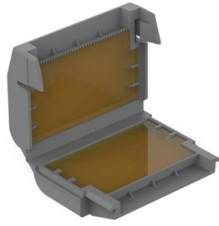

FLOS

F026V3CA006 Grey

Spine L 2 Pro

Designed by Vincent Van Duysen, 2021

Power LED source included. Equipped with an integrated snoot for higher visual comfort. Collimators are available as an accessory to modify the beam opening. Integrated electric power supply 220-240 V ON/OFF and adjustable 1-10 V or DALI. Minimum L-shaped mounting support integrated. Equipped with a 5 m neoprene cable (10 m upon request) for remote connection. To guarantee its water tightness, it is recommended to use flexible cables designed for outdoor use.

Physical

Colour	Grey
Orientation	Adjustable
Longitudinal tilting (°)	155
Net weight (kg)	2.5
Package height (mm)	205
Package width (mm)	290
Package length (mm)	265
Package volume (m3)	0.02
IP internal	66

F990C00A000

2 way terminal block 4 poles IP68
H2O stop. (ø5,5÷12mm cable)

OPTIONAL
Accessory

F990C110000

Gelbox IPX8 for splicing
connectors

OPTIONAL
Accessory

F026Z060000

Honeycomb Louvre