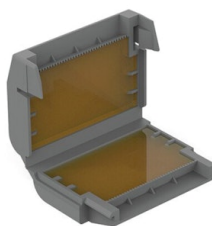

## Accessories & Power Supply

OPTIONAL  
Accessory

F990C030000

4 way junction box 5 poles IP68  
(6-14 mm cables)

OPTIONAL  
Accessory

F990C080000

Connector kit 5-pole flying socket  
+ EU plug IP68.

OPTIONAL  
Accessory

F990C110000

Gelbox IPX8 for splicing  
connectors

OPTIONAL  
Accessory

F026Z060000

Honeycomb Louvre