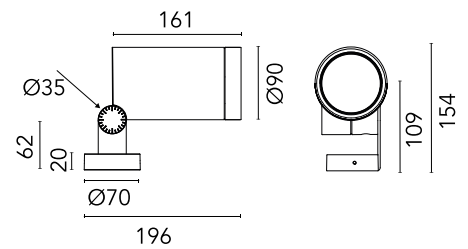

LED COB light source integrated. Integrated electric power supply 220-240 V ON/OFF and adjustable 1-10 V or DALI. Minimum L-shaped mounting support integrated. Equipped with a 5 m neoprene cable (10 m upon request) for remote connection. To guarantee its water tightness, it is recommended to use flexible cables designed for outdoor use.

Are you a professional and your project needs consulting and support?

[BOOK AN APPOINTMENT](#)