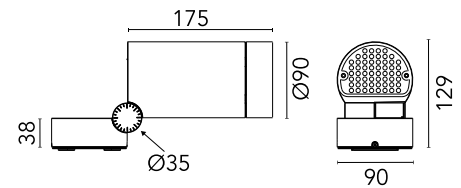

FLOS

F026C3HD018 Deep Brown

Spine 2 Ultra Hp Wall Washer Dimmable Dali

Designed by Vincent Van Duysen, 2021

1325lm - 3000K - CRI> 80

Energy-efficient Power LED source included Equipped with an integrated snoot for higher visual comfort: the asymmetrical cut visor is available as an accessory. Collimators are available as an accessory to modify the beam opening. Integrated electric power supply 220-240 V ON/OFF and adjustable 1-10 V or DALI. Fixing plate included. The electrical connection is made on the inside of the plate by means of a watertight connector included. To guarantee its water tightness, it is recommended to use flexible cables designed for outdoor use. Ground spike for ground installations to be ordered separately.

Are you a professional and your project needs consulting and support?

[BOOK AN APPOINTMENT](#)

Main specifications

EAN	8054793477213
Mounting	Ceiling, Wall, Ground
Environments	Outdoor wet location
Light source type	LED
Light sources included	Yes
LED type	Power LED
Number of lamps	1
System power (W)	17
Source flux (lm)	1803
Lumen Output (lm)	1325

Physical

Colour	Deep Brown
Orientation	Adjustable
Rotation (°)	360
Longitudinal tilting (°)	270
Net weight (kg)	1.8
Package height (mm)	120
Package width (mm)	310
Package length (mm)	120
IP internal	66