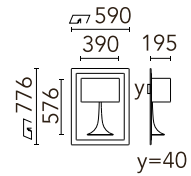

Fluorescent - 36W

Recessed luminaire for fluorescent lamp Non-dimmable 220/240V ballasts included.

Are you a professional and your project needs consulting and support?

[BOOK AN APPOINTMENT](#)