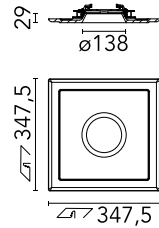

Physical

Trim No

Download

[Mounting instructions](#) [↓ PDF](#)
[Mounting instructions](#) [↓ PDF](#)

Electrical

Emergency No