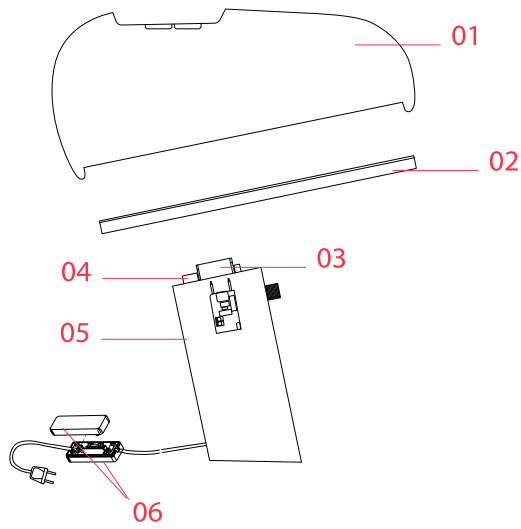

Physical

Color	Orange
Length (in)	15.51
Cord color	Black
Net weight (lb)	17.61
Package volume (in)	6193.93
IP internal	20

Download

Mounting instructions  PDF

Photometric Files

LDT / IES  LDT

Technical Drawings

Bulbs

NOT INCLUDED

RF34656

9W E26 A19 Led Lamp

Spare Parts

- | | | |
|-----|-----------------------|---------|
| 01. | Snoopy Reflector | RF16089 |
| 02. | Snoopy glass diffuser | RF84656 |
| 05. | Black Dimmer Switch | RF28206 |