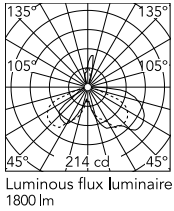

Schematic light drawing

Photometric

Lighting type	Direct
Light distribution	Asymmetric
Extreme cut off	No

Electrical

Insulation class	II
Frequency (Hz)	60
Main voltage (Vac)	100-120
Dimmable	Yes
Dimming interface	Dimmer Integrated
Plug type	Type A
Batteries inside	No