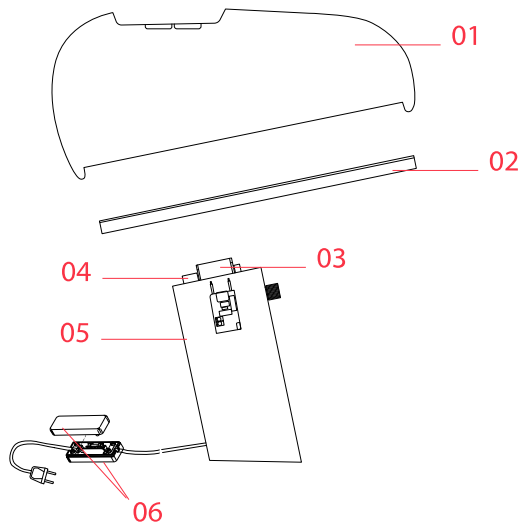

Physical

Colour	Orange
Net weight (kg)	7.99
Package height (cm)	465
Package width (cm)	470
Package length (cm)	385
Package volume (m3)	0.1
IP internal	20

Download

[Mounting instructions](#)  PDF

[Spare Parts](#)  PDF

RF25317

LED Opal Lamp E27 8W 3000K
A60 Dimmable

NOT INCLUDED

RF25323

LED Opal Lamp E27 8W 2700K
A60 Dimmable

Spare Parts

02.	Snoopy glass diffuser	RF84656
03.	E27 lamp holder	RF11912
04.	Ring nut	RF11919
05.	Electronic touch dimmer	RF26254
06.	Electrical assembly with fuse box	RF12478