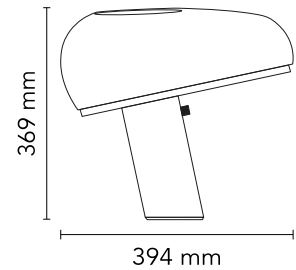

Are you a professional and your project needs consulting and support?

[BOOK AN APPOINTMENT](#)

Main specifications

EAN	8059607039021
Mounting	Table
Environments	Indoor dry location
Light Source Type	Bulb
Lamp category	Halogen
Lamp type	A60
Lamp holders	E27
Ilcos	HSGS
Bulb finish	Frosted
Number of heads	1
Power (W)	150
System power (W)	150

Physical

Colour	Orange
Net weight (kg)	7.99
Package height (cm)	465
Package width (cm)	470
Package length (cm)	385
Package volume (m3)	0.1
IP internal	20

Download

[Mounting instructions](#)  PDF

[Spare Parts](#)  PDF