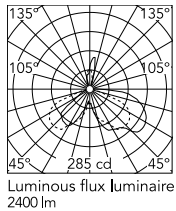

Physical

Colour	Orange
Net weight (kg)	7.99
Package height (cm)	465
Package width (cm)	470
Package length (cm)	385
Package volume (m3)	0.1
IP internal	20

Download

[Mounting instructions](#)  PDF

[Spare Parts](#)  PDF

Photometric Files

[LDT / IES](#)  LDT

Technical Drawings

[2D](#)  ZIP

[3D](#)  ZIP

Schematic light drawing

Photometric

Lighting type	Indirect, Direct
Light distribution	Asymmetric