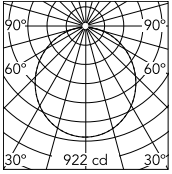

### Physical

Colour	Green
Length (mm)	600
Cord colour	Clear
Cord length (mm)	2700
Canopy colour	Green
Canopy length/diameter (mm)	146
Canopy height (mm)	36
Net weight (kg)	5.8
Package height (mm)	310
Package width (mm)	710
Package length (mm)	710
Package volume (m3)	0.16
IP internal	20

### Technical Drawings

[2D](#)  ZIP

[3D](#)  ZIP

[Bim](#)  ZIP

## Schematic light drawing

Luminous flux luminaire  
2623 lm

## Photometric

Light distribution	Roto symmetric
CCT (K)	2700
CRI>	95
Extreme cut off	No