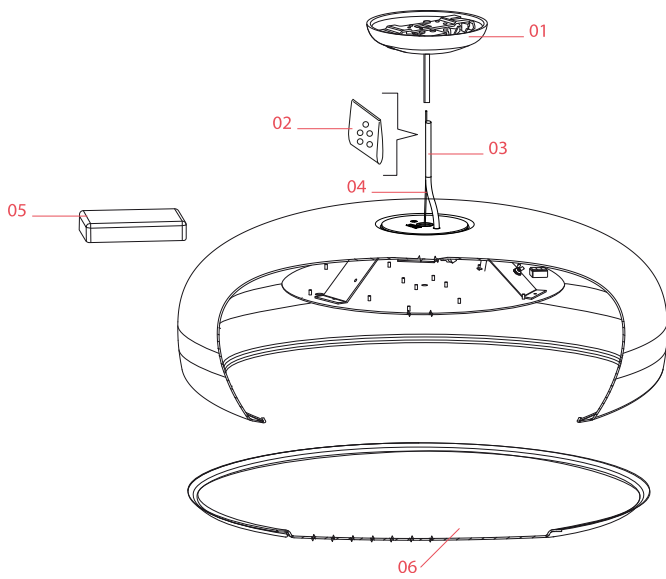

## Spare Parts

- |     |  |           |
|-----|--|-----------|
| 01. | Green rose assembly                        | RF1367039 |
| 02. | Kit of 5 or rings                          | RF05382   |
| 03. | 2,7mt fep/pvc 5x0,75 transparent cable     | RF29934   |
| 04. | 3 mt steel cable ø1,2 with 19 winded wires | RF29665   |
| 05. | Driver 60W 500-1400mA 200-240V             | RF31674   |
| 06. | Methacrylate diffuser                      | RF19022   |