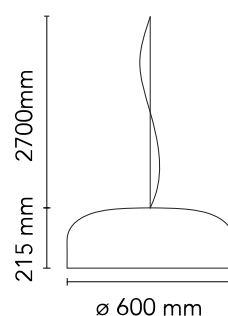

## Smithfield Suspension Pro

Designed by Jasper Morrison, 2009

45W - 2791lm - 2700K - CRI > 95

Suspension lamp with direct light. Aluminium body. Available in gloss black, matt black, red, green, white or MUD. Injection-moulded opalescent methacrylate diffuser. Steel ceiling attachment with steel suspension cable, 5 pole electric cable in PTFE double insulation, working length 2700mm.

### Physical

Colour	Green
Length (mm)	600
Cord colour	Clear
Cord length (mm)	2700
Canopy colour	Green
Canopy length/diameter (mm)	146
Canopy height (mm)	36
Net weight (kg)	5.8
Package height (mm)	310
Package width (mm)	710
Package length (mm)	710
Package volume (m3)	0.16
IP internal	20