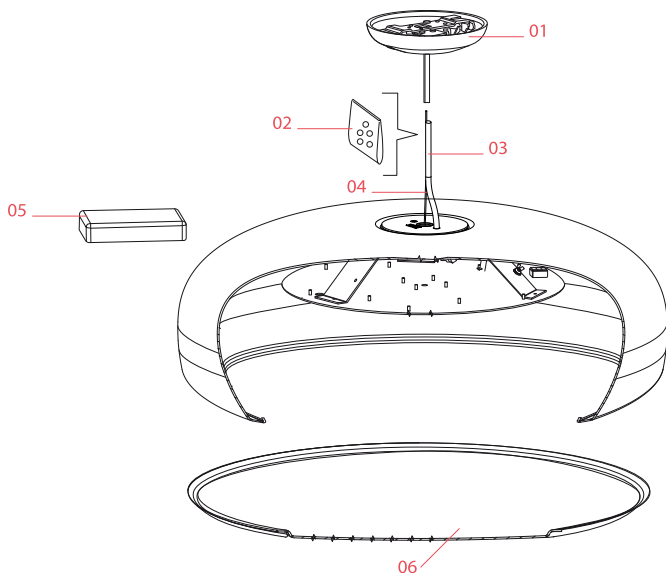

## Schematic light drawing

## Spare Parts

- |     |  |           |
|-----|--|-----------|
| 01. | Green rose assembly                        | RF1367039 |
| 02. | Kit of 5 or rings                          | RF05382   |
| 03. | 2,7mt fep/pvc 5x0,75 transparent cable     | RF29934   |
| 04. | 3 mt steel cable ø1,2 with 19 winded wires | RF29665   |
| 06. | Methacrylate diffuser                      | RF19022   |