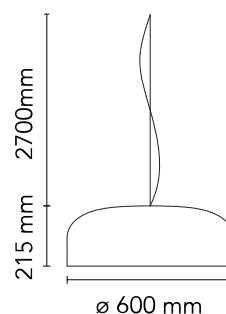

## Smithfield Suspension Pro

Designed by Jasper Morrison, 2009

45W - 2791lm - 2700K - CRI> 95

Suspension lamp with direct light. Aluminium body. Available in gloss black, matt black, red, green, white or MUD. Injection-moulded opalescent methacrylate diffuser. Steel ceiling attachment with steel suspension cable, 5 pole electric cable in PTFE double insulation, working length 2700mm.

### Physical

Colour	Green
Cord length (mm)	2700
Net weight (kg)	5.8
Package volume (m3)	0.16
IP internal	20