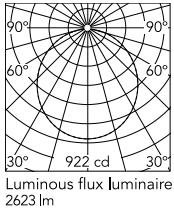

Schematic light drawing

Photometric

Lighting type	Direct
Light distribution	Roto symmetric
CCT (K)	2700
CRI>	95

Electrical

Insulation class	I
Frequency (Hz)	50/60
Main voltage (Vac)	200-240
LED voltage Vf (Vdc)	null
Driver	Integrated
Dimming type	Dimmable Push
Batteries inside	No

Ecodesign and Energy Labelling

Replaceable (LED only)
light source by a
professional

Replaceable control
gear by a professional