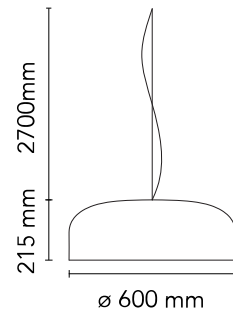

### Physical

Colour	Matte Black
Cord length (mm)	2700
Net weight (kg)	5.8
Package volume (m3)	0.16
IP internal	20