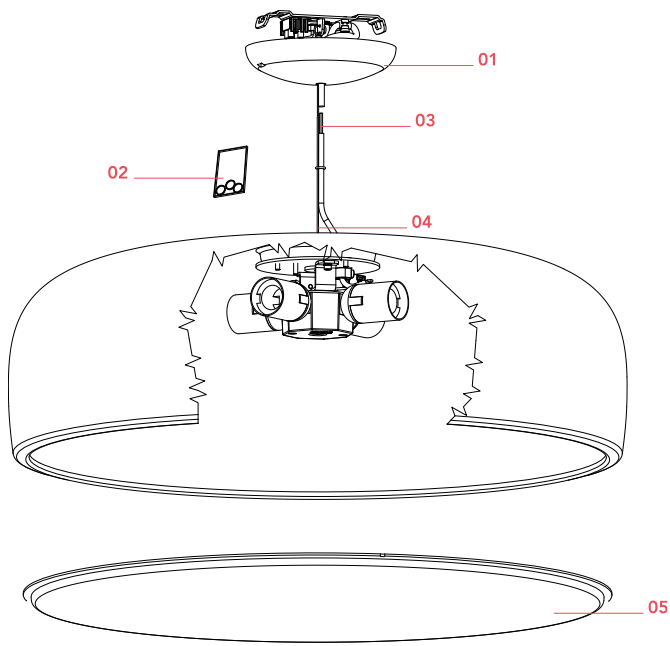

Physical

Colour	Green
Length (mm)	600
Cord colour	Clear
Cord length (mm)	2700
Canopy colour	Green
Canopy length/diameter (mm)	146
Canopy height (mm)	36
Net weight (kg)	4.5
Package height (mm)	310
Package width (mm)	710
Package length (mm)	710
Package volume (m3)	0.16
IP internal	20

NOT INCLUDED

RF26258

LED Lamp 18W E27 3000K T38
Dimmable

Spare Parts

- | | | |
|-----|--|-----------|
| 01. | Green rose assembly | RF1367039 |
| 02. | Kit of 5 or rings | RF05382 |
| 03. | Wiring 2,7m FEP/PVC 3x0,75
Transparent | RF29907 |
| 04. | 3 mt steel cable \varnothing 1,2 with 19
winded wires | RF29665 |
| 05. | Methacrylate diffuser | RF19022 |