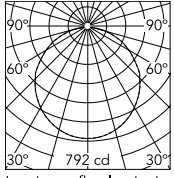

Schematic light drawing

Luminous flux luminaire
4800 lm

Photometric

Light distribution	Roto symmetric
Extreme cut off	No

Electrical

Insulation class	I
Frequency (Hz)	50/60
Main voltage (Vac)	220-250
Dimmable	Yes
Dimming interface	Remote Dimmable (Dimmer Not Included)
Batteries inside	No