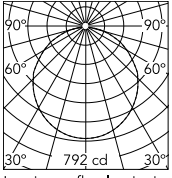

Physical

Colour	Green
Length (mm)	600
Cord length (mm)	2700
Canopy dimension (mm)	36
Canopy width (mm)	146
Net weight (kg)	4.5
Package height (mm)	310
Package width (mm)	710
Package length (mm)	710
Package volume (m3)	0.16
IP internal	20

Download

[Mounting instructions](#)  PDF

[Spare Parts](#)  PDF

Schematic light drawing

Luminous flux luminaire
4800 lm

Photometric

Light distribution	Roto symmetric
Extreme cut off	No

Electrical