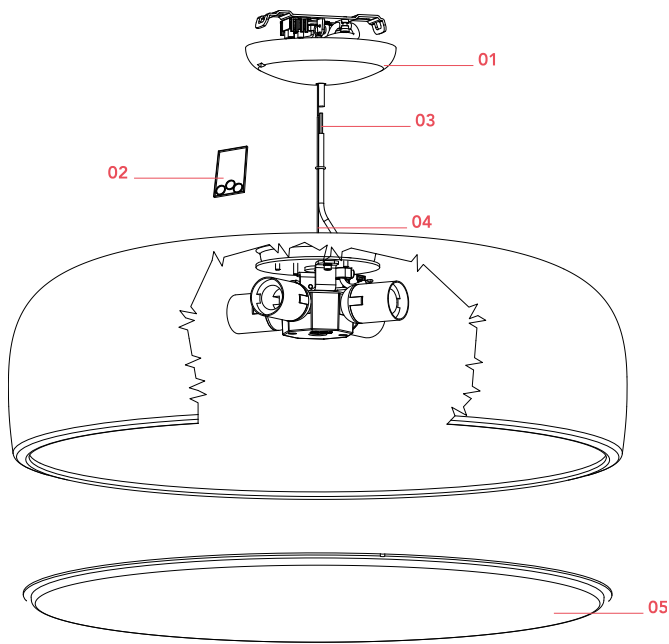

Physical

Colour	Green
Length (mm)	600
Cord length (mm)	2700
Canopy dimension (mm)	36
Canopy width (mm)	146
Net weight (kg)	4.5
Package height (mm)	310
Package width (mm)	710
Package length (mm)	710
Package volume (m3)	0.16
IP internal	20

Download

[Mounting instructions](#)  PDF

[Spare Parts](#)  PDF

Schematic light drawing

Luminous flux luminaire
4800 lm

Photometric

Light distribution	Roto symmetric
Extreme cut off	No

Electrical

Spare Parts

- | | | |
|-----|--|-----------|
| 01. | Green rose assembly | RF1367039 |
| 02. | Kit of 5 or rings | RF05382 |
| 03. | Wiring 2,7m FEP/PVC 3x0,75
Transparent | RF29907 |
| 04. | 3 mt steel cable \varnothing 1,2 with 19
winded wires | RF29665 |
| 05. | Methacrylate diffuser | RF19022 |