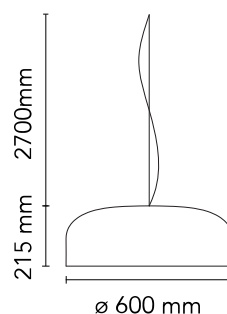

FLOS

 F1371039 Green

Smithfield Suspension

Designed by Jasper Morrison, 2009

Halogen - 4 x 70W

Suspension lamp with direct light. Aluminium body. Available in gloss black, matt black, red, green, white or MUD. Injection-moulded opalescent methacrylate diffuser. Steel ceiling attachment with steel suspension cable, 5 pole electric cable in PTFE double insulation, working length 2700 mm.

Are you a professional and your project needs consulting and support?

[BOOK AN APPOINTMENT](#)

Main specifications

EAN	8059607031377
Mounting	Suspension
Environments	Indoor dry location
Light Source Type	Bulb
Lamp category	Halogen
Lamp type	A70
Lamp holders	E27
Ilcos	HSGSA
Bulb finish	Frosted
Number of heads	4
Power (W)	70
System power (W)	280

Physical

Colour	Green
Length (mm)	600
Cord length (mm)	2700
Canopy dimension (mm)	36
Canopy width (mm)	146
Net weight (kg)	4.5
Package height (mm)	310
Package width (mm)	710
Package length (mm)	710
Package volume (m3)	0.16
IP internal	20

Download

[Mounting instructions](#)  PDF

[Spare Parts](#)  PDF

Schematic light drawing

Luminous flux luminaire
4800 lm

Photometric

Light distribution	Roto symmetric
Extreme cut off	No

Electrical