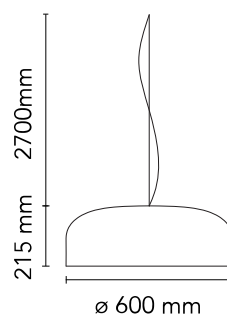

FLOS

 F1371039 Green

Smithfield Suspension

Designed by Jasper Morrison, 2009

Halogen - 4 x 70W

Suspension lamp with direct light. Aluminium body. Available in gloss black, matt black, red, green, white or MUD. Injection-moulded opalescent methacrylate diffuser. Steel ceiling attachment with steel suspension cable, 5 pole electric cable in PTFE double insulation, working length 2700 mm.

Physical

Colour	Green
Length (mm)	600
Cord colour	Clear
Cord length (mm)	2700
Canopy colour	Green
Canopy length/diameter (mm)	146
Canopy height (mm)	36
Net weight (kg)	4.5
Package height (mm)	310
Package width (mm)	710
Package length (mm)	710
Package volume (m3)	0.16
IP internal	20

Download

[Mounting instructions](#)

Schematic light drawing

Luminous flux luminaire
4800 lm

Photometric

Light distribution	Roto symmetric
Extreme cut off	No

Electrical

Insulation class	I
Frequency (Hz)	50/60
Main voltage (Vac)	220-250
Dimmable	Yes
Dimming interface	Remote Dimmable (Dimmer Not Included)
Batteries inside	No