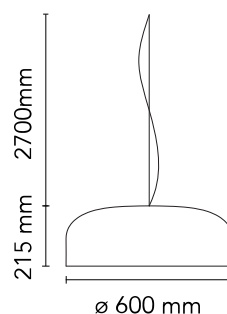

FLOS

F1371039 Green

Smithfield Suspension

Designed by Jasper Morrison, 2009

Halogen - 4 x 70W

Suspension lamp with direct light. Aluminium body. Available in gloss black, matt black, red, green, white or MUD. Injection-moulded opalescent methacrylate diffuser. Steel ceiling attachment with steel suspension cable, 5 pole electric cable in PTFE double insulation, working length 2700 mm.

Are you a professional and your project needs consulting and support?

[BOOK AN APPOINTMENT](#)

Main specifications

EAN	8059607031377
Mounting	Suspension
Environments	Indoor dry location
Light Source Type	Bulb
Lamp category	Halogen
Lamp type	A70
Lamp holders	E27
Ilcos	HSGSA
Bulb finish	Frosted
Number of heads	4
Power (W)	70
System power (W)	280

Physical

Colour	Green
Length (mm)	600
Cord length (mm)	2700
Net weight (kg)	4.5
Package volume (m3)	0.16
IP internal	20

Download

[Mounting instructions](#)  PDF

[Spare Parts](#)  PDF

Schematic light drawing