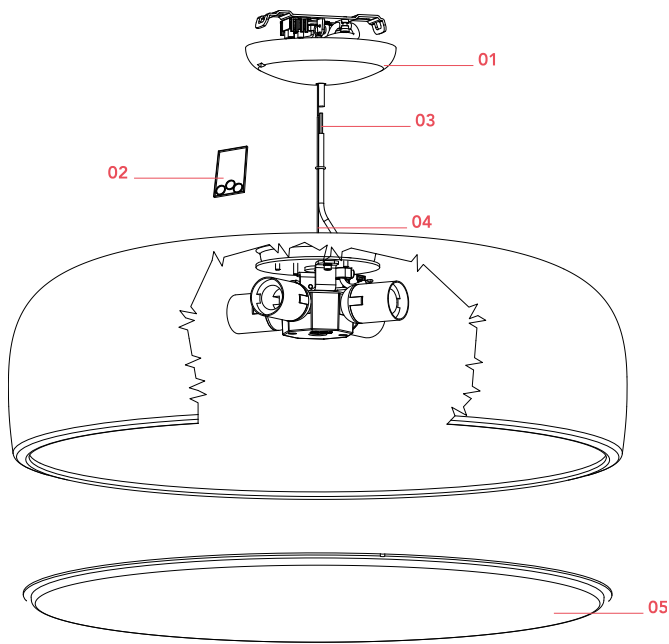

Physical

Colour	Green
Length (mm)	600
Cord length (mm)	2700
Net weight (kg)	4.5
Package volume (m3)	0.16
IP internal	20

Download

[Mounting instructions](#)  PDF

[Spare Parts](#)  PDF

Schematic light drawing

NOT INCLUDED

RF32564

LED Lamp 11.5W E27 220-240V
3000K A70

Spare Parts

- | | | |
|-----|--|-----------|
| 01. | Green rose assembly | RF1367039 |
| 02. | Kit of 5 or rings | RF05382 |
| 04. | 3 mt steel cable \varnothing 1,2 with 19
winded wires | RF29665 |
| 05. | Methacrylate diffuser | RF19022 |