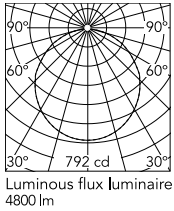

Physical

Colour	Green
Length (mm)	600
Cord length (mm)	2700
Net weight (kg)	4.5
Package volume (m3)	0.16
IP internal	20

Download

[Mounting instructions](#)  PDF

[Spare Parts](#)  PDF

Schematic light drawing