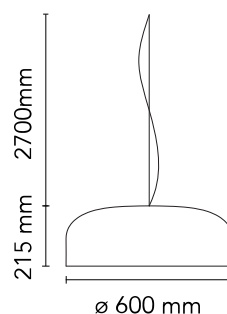

Are you a professional and your project needs consulting and support?

[BOOK AN APPOINTMENT](#)

Main specifications

EAN	8059607031353
Mounting	Suspension
Environments	Indoor dry location
Light Source Type	Bulb
Lamp category	Halogen
Lamp type	A70
Lamp holders	E27
Ilcos	HSGSA
Bulb finish	Frosted
Number of heads	4
Power (W)	70
System power (W)	280

Physical

Colour	Matte Black
Length (mm)	600
Cord length (mm)	2700
Net weight (kg)	4.5
Package volume (m3)	0.16
IP internal	20

Download

[Mounting instructions](#)  PDF

[Spare Parts](#)  PDF

Schematic light drawing