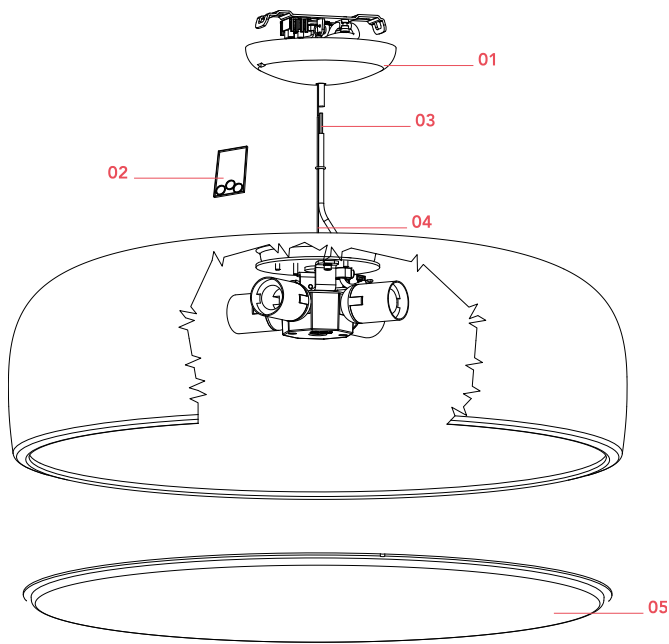

Physical

Colour	Matte Black
Length (mm)	600
Cord length (mm)	2700
Net weight (kg)	4.5
Package volume (m3)	0.16
IP internal	20

Download

[Mounting instructions](#)  PDF

[Spare Parts](#)  PDF

Schematic light drawing

NOT INCLUDED

RF32564

LED Lamp 11.5W E27 220-240V
3000K A70

Spare Parts

- | | | |
|-----|--|-----------|
| 01. | Opal black ceiling rose assembly | RF6410431 |
| 02. | Kit of 5 or rings | RF05382 |
| 04. | 3 mt steel cable \varnothing 1,2 with 19
winded wires | RF29665 |
| 05. | Methacrylate diffuser | RF19022 |