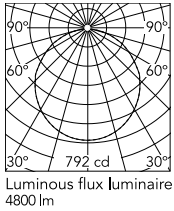

Physical

Colour	Matte Black
Length (mm)	600
Cord length (mm)	2700
Net weight (kg)	4.5
Package volume (m3)	0.16
IP internal	20

Download

[Mounting instructions](#)  PDF

[Spare Parts](#)  PDF

Schematic light drawing