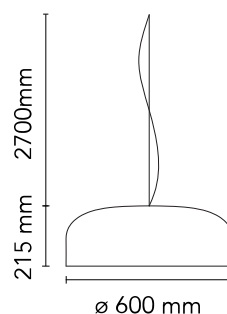

Physical

Colour	Glossy Black
Length (mm)	600
Cord colour	Clear
Cord length (mm)	2700
Canopy colour	Black
Canopy length/diameter (mm)	146
Canopy height (mm)	36
Net weight (kg)	4.5
Package height (mm)	310
Package width (mm)	710
Package length (mm)	710
Package volume (m3)	0.16
IP internal	20

Download

[Mounting instructions](#)

Schematic light drawing

Luminous flux luminaire
4800 lm

Photometric

Light distribution	Roto symmetric
Extreme cut off	No

Electrical

Insulation class	I
Frequency (Hz)	50/60
Main voltage (Vac)	220-250
Dimmable	Yes
Dimming interface	Remote Dimmable (Dimmer Not Included)
Batteries inside	No