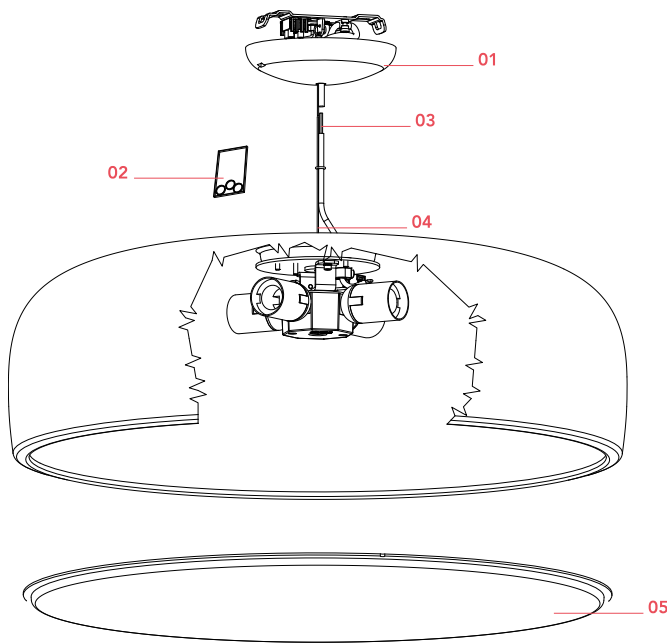

Physical

Colour	Glossy Black
Length (mm)	600
Cord colour	Clear
Cord length (mm)	2700
Canopy colour	Black
Canopy length/diameter (mm)	146
Canopy height (mm)	36
Net weight (kg)	4.5
Package height (mm)	310
Package width (mm)	710
Package length (mm)	710
Package volume (m3)	0.16
IP internal	20

NOT INCLUDED

RF32563

LED Lamp 11.5W E27 220-240V
2700K A70

Spare Parts

- | | | |
|-----|--|-----------|
| 01. | Black rose assembly | RA3690230 |
| 02. | Kit of 5 or rings | RF05382 |
| 03. | Wiring 2,7m FEP/PVC 3x0,75
Transparent | RF29907 |
| 04. | 3 mt steel cable \varnothing 1,2 with 19
winded wires | RF29665 |
| 05. | Methacrylate diffuser | RF19022 |