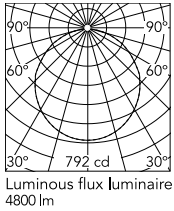

Physical

Colour	Mud
Length (mm)	600
Cord length (mm)	2700
Net weight (kg)	4.5
Package volume (m3)	0.16
IP internal	20

Download

[Mounting instructions](#)  PDF

[Spare Parts](#)  PDF

Schematic light drawing

Photometric