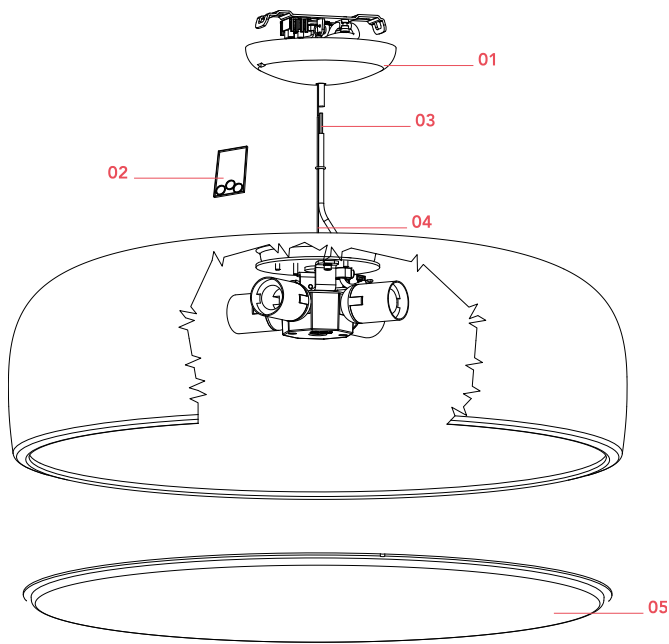

Spare Parts

01.	Mud rose assembly	RA3690221
02.	Kit of 5 or rings	RF05382
04.	3 mt steel cable $\varnothing$1,2 with 19 winded wires	RF29665
05.	Methacrylate diffuser	RF19022

DOWNLOAD