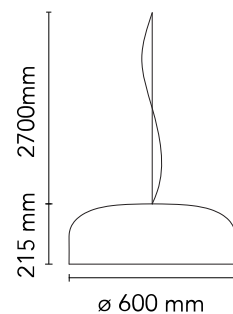

FLOS

F1371021 Mud

Smithfield Suspension

Designed by Jasper Morrison, 2009

Halogen - 4 x 70W

Suspension lamp with direct light. Aluminium body. Available in gloss black, matt black, red, green, white or MUD. Injection-moulded opalescent methacrylate diffuser. Steel ceiling attachment with steel suspension cable, 5 pole electric cable in PTFE double insulation, working length 2700 mm.

Are you a professional and your project needs consulting and support?

[BOOK AN APPOINTMENT](#)

Main specifications

EAN	8059607031339
Mounting	Suspension
Environments	Indoor dry location
Light Source Type	Bulb
Lamp category	Halogen
Lamp type	A70
Lamp holders	E27
Ilcos	HSGSA
Bulb finish	Frosted
Number of heads	4
Power (W)	70
System power (W)	280

Physical

Colour	Mud
Length (mm)	600
Cord length (mm)	2700
Net weight (kg)	4.5
Package volume (m3)	0.16
IP internal	20

Download

[Mounting instructions](#)  PDF

[Spare Parts](#)  PDF

Schematic light drawing

Photometric