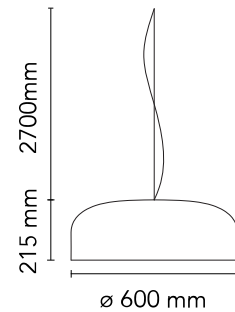

### Physical

Colour	White
Length (mm)	600
Cord colour	Clear
Cord length (mm)	2700
Canopy colour	White
Canopy length/diameter (mm)	146
Canopy height (mm)	36
Net weight (kg)	4.5
Package height (mm)	310
Package width (mm)	710
Package length (mm)	710
Package volume (m3)	0.16
IP internal	20