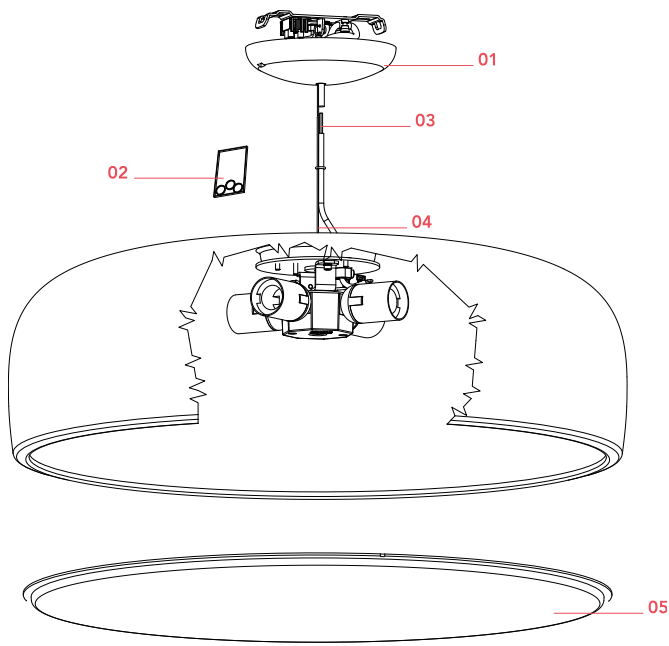

Spare Parts

01.	White rose assembly	RA3690209
02.	Kit of 5 or rings	RF05382
03.	Wiring 2,7m FEP/PVC 3x0,75 Transparent	RF29907
04.	3 mt steel cable $\varnothing$1,2 with 19 winded wires	RF29665
05.	Methacrylate diffuser	RF19022