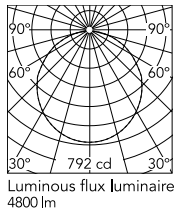

Schematic light drawing

Photometric

Lighting type	Direct
Light distribution	Roto symmetric

Electrical

Insulation class	I
Frequency (Hz)	50/60
Main voltage (Vac)	220-250
LED voltage Vf (Vdc)	null
Dimmable	Yes
Dimming interface	Remote Dimmable (Dimmer Not Included)
Batteries inside	No