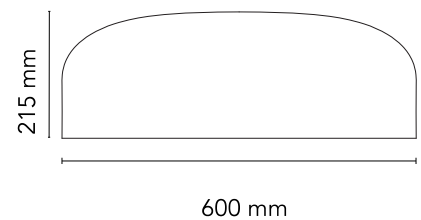

FLOS

F1368039 Green

Smithfield Ceiling Pro dimmable DALI

Designed by Jasper Morrison, 2009

45W - 2791lm - 2700K - CRI> 95

Ceiling-mounted lamp providing direct light. Aluminium body. Available in gloss black, white, matt black, green, red or MUD. Injection-moulded opalescent methacrylate diffuser. Steel wall and ceiling attachment. Control DALI dimmable.

Are you a professional and your project needs consulting and support?

[BOOK AN APPOINTMENT](#)