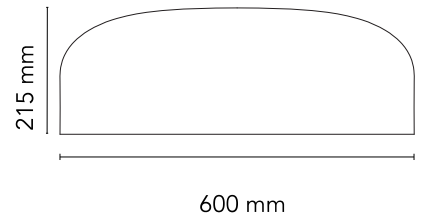

FLOS

F1368035 Red

Smithfield Ceiling Pro dimmable DALI

Designed by Jasper Morrison, 2009

45W - 2791lm - 2700K - CRI> 95

Ceiling-mounted lamp providing direct light. Aluminium body. Available in gloss black, white, matt black, green, red or MUD. Injection-moulded opalescent methacrylate diffuser. Steel wall and ceiling attachment. Control DALI dimmable.

Are you a professional and your project needs consulting and support?

[BOOK AN APPOINTMENT](#)