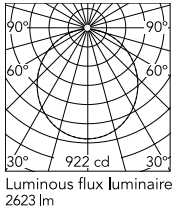

Schematic light drawing

Photometric

Lighting type	Direct
Light distribution	Roto symmetric
CCT (K)	2700
CRI>	95

Electrical

Insulation class	I
Frequency (Hz)	50/60
Main voltage (Vac)	200-240
Driver	Integrated
Dimmable	Yes
Dimming type	Dimmable DALI 1
Dimming interface	Remote Dimmable (Dimmer Not Included)
Batteries inside	No
Charging min time	No

Ecodesign and Energy Labelling

Replaceable (LED only)
light source by a
professional

Replaceable control
gear by a professional