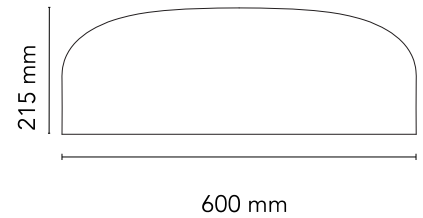

FLOS

■ F1368031 Matte Black

Smithfield Ceiling Pro dimmable DALI

Designed by Jasper Morrison, 2009

45W - 2791lm - 2700K - CRI> 95

Ceiling-mounted lamp providing direct light. Aluminium body. Available in gloss black, white, matte black, green, red or MUD. Injection-moulded opalescent methacrylate diffuser. Steel wall and ceiling attachment. Control DALI dimmable.

Are you a professional and your project needs consulting and support?

[BOOK AN APPOINTMENT](#)