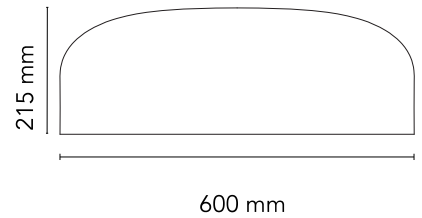

FLOS

■ F1368030 Glossy Black

Smithfield Ceiling Pro dimmable DALI

Designed by Jasper Morrison, 2009

45W - 2791lm - 2700K - CRI> 95

Ceiling-mounted lamp providing direct light. Aluminium body. Available in gloss black, white, matt black, green, red or MUD. Injection-moulded opalescent methacrylate diffuser. Steel wall and ceiling attachment. Control DALI dimmable.

Are you a professional and your project needs consulting and support?

[BOOK AN APPOINTMENT](#)