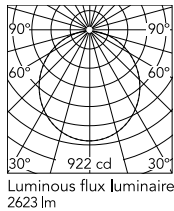

Schematic light drawing

Photometric

Lighting type	Direct
Light distribution	Roto symmetric
CCT (K)	2700
CRI>	95

Electrical

Insulation class	I
Frequency (Hz)	50/60
Main voltage (Vac)	200-240
Driver	Integrated
Dimmable	Yes
Dimming type	Dimmable DALI 1
Dimming interface	Remote Dimmable (Dimmer Not Included)
Batteries inside	No
Charging min time	No

Ecodesign and Energy Labelling

Replaceable (LED only)
light source by a
professional

Replaceable control
gear by a professional