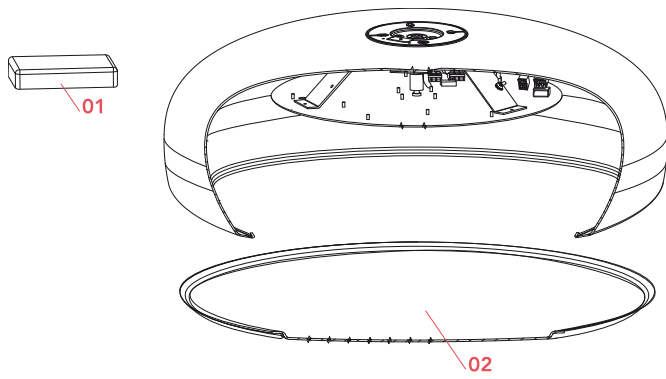

Spare Parts

DOWNLOAD